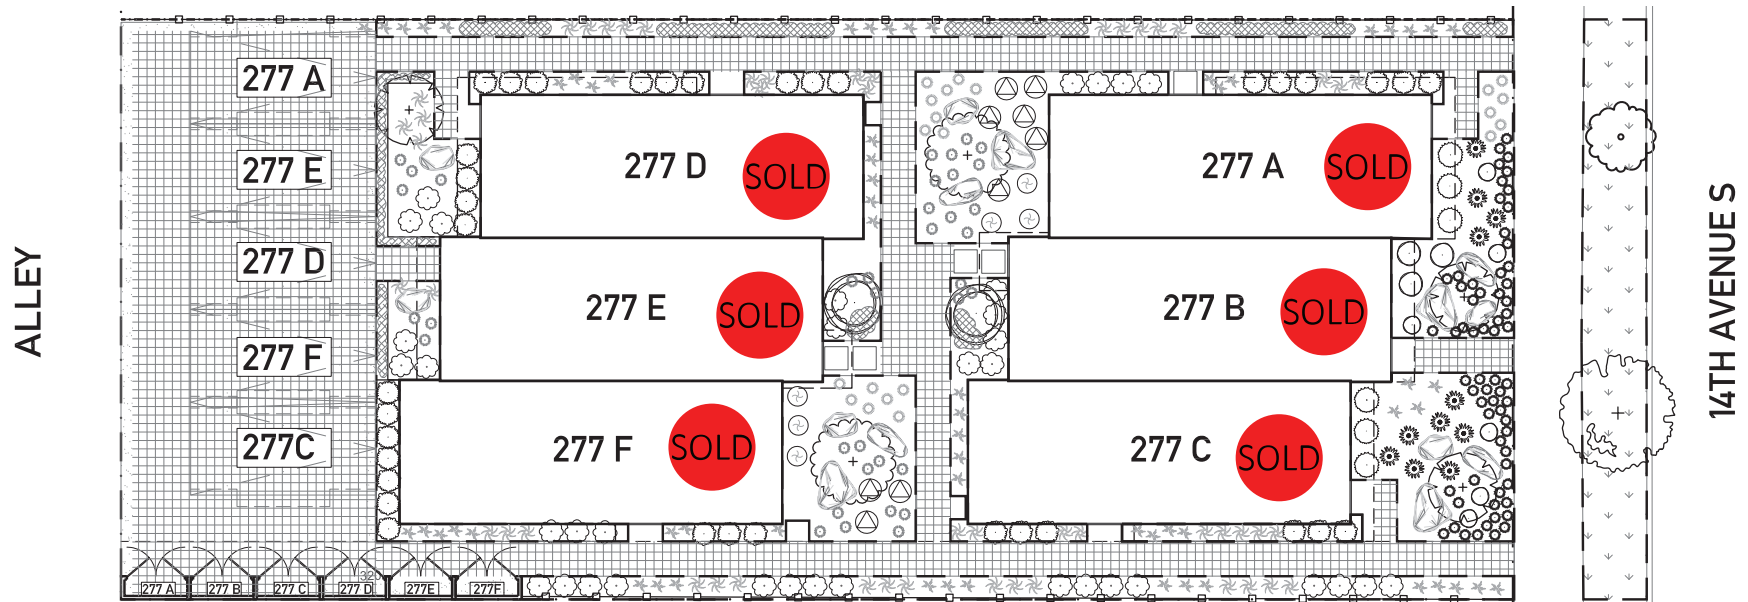

277 Site Map

Integrity. Function. Design.

mezzo 2

2107 14th Ave S, Seattle, WA 98144

www.isolahomes.com

Disclaimer: Floor plans are for illustrative purposes only. In a continuing effort to improve products and designs, final construction elevations, square footages, floor plans and/or materials and colors may vary. Buyer to verify to their own satisfaction.