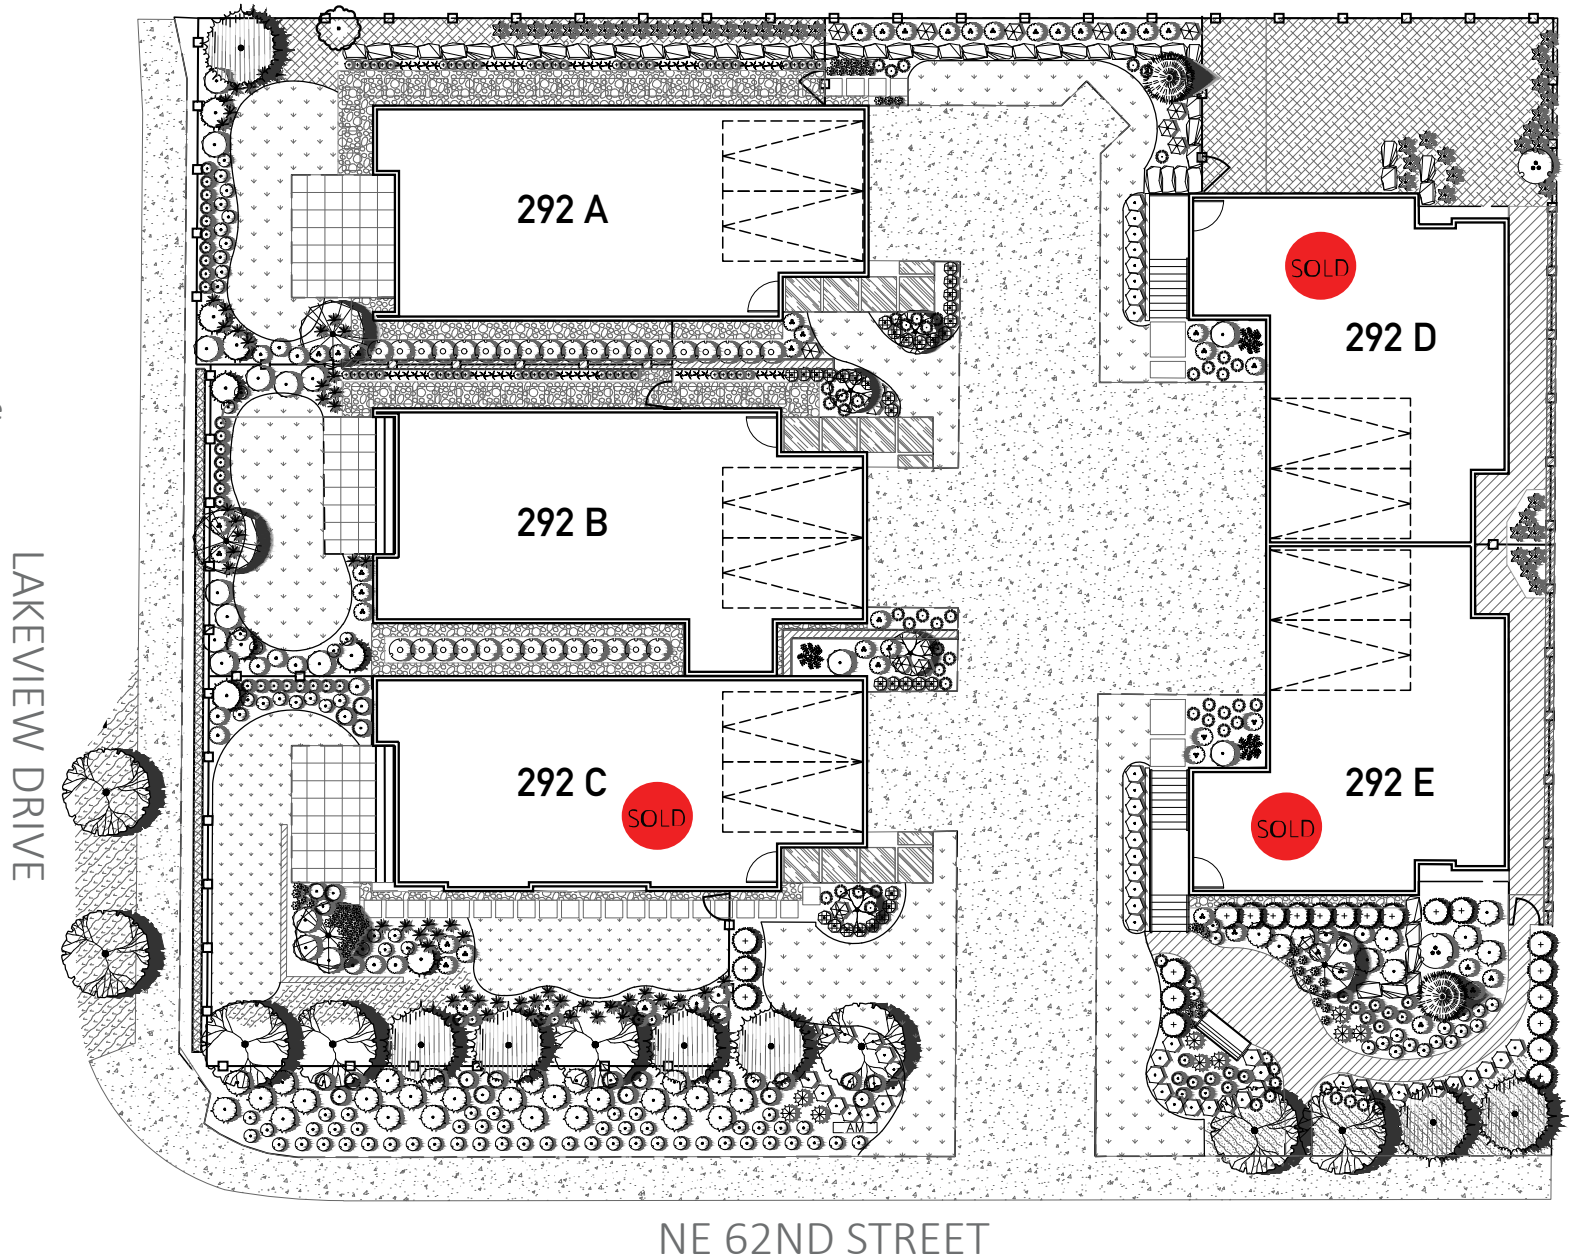

292 SITE MAP

Integrity. Function. Design.

6202 Lakeview Drive,
Kirkland, WA 98033
At the corner of:
NE 62nd Street
& Lakeview Drive

www.isolahomes.com

Disclaimer: Floor plans are for illustrative purposes only. In a continuing effort to improve products and designs, final construction elevations, square footages, floor plans and/or materials and colors may vary. Ceiling heights are approximate and may vary due to field conditions. Buyer to verify to their own satisfaction.