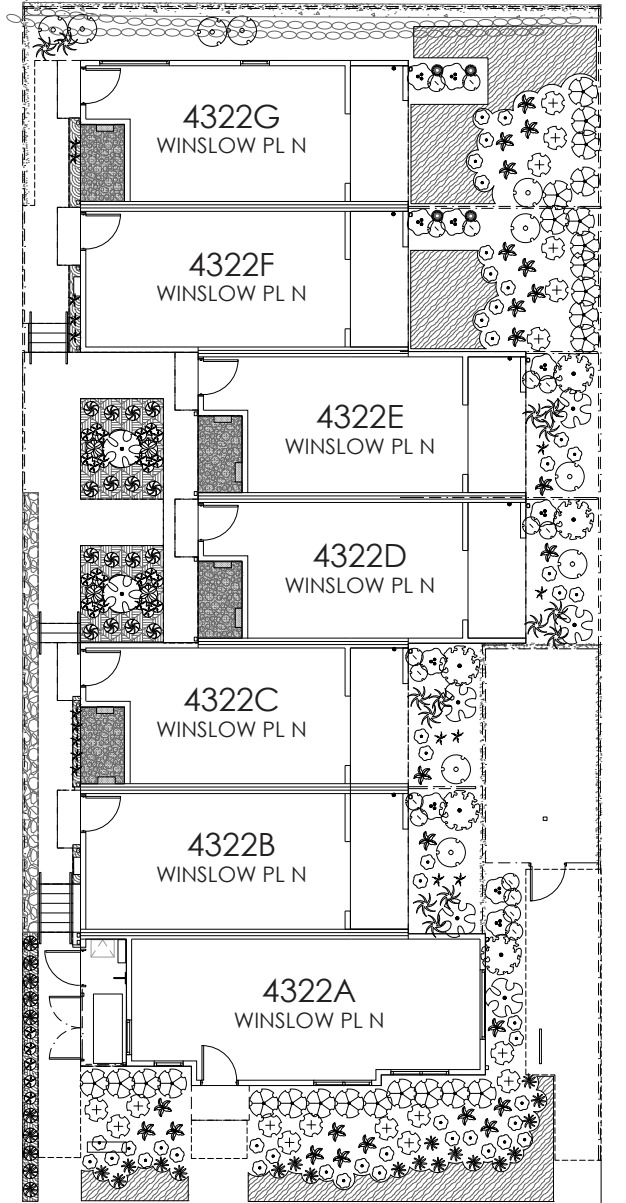

# POWELL SITE MAP

4322 WINSLOW PL N, SEATTLE, WA 98103  
LOCATED ON WINSLOW PL N SOUTH OF N ALLEN PL  
GROSS SQUARE FOOTAGE RANGES FROM 877 - 959

N ←

WINSLOW PL N

PID: 450