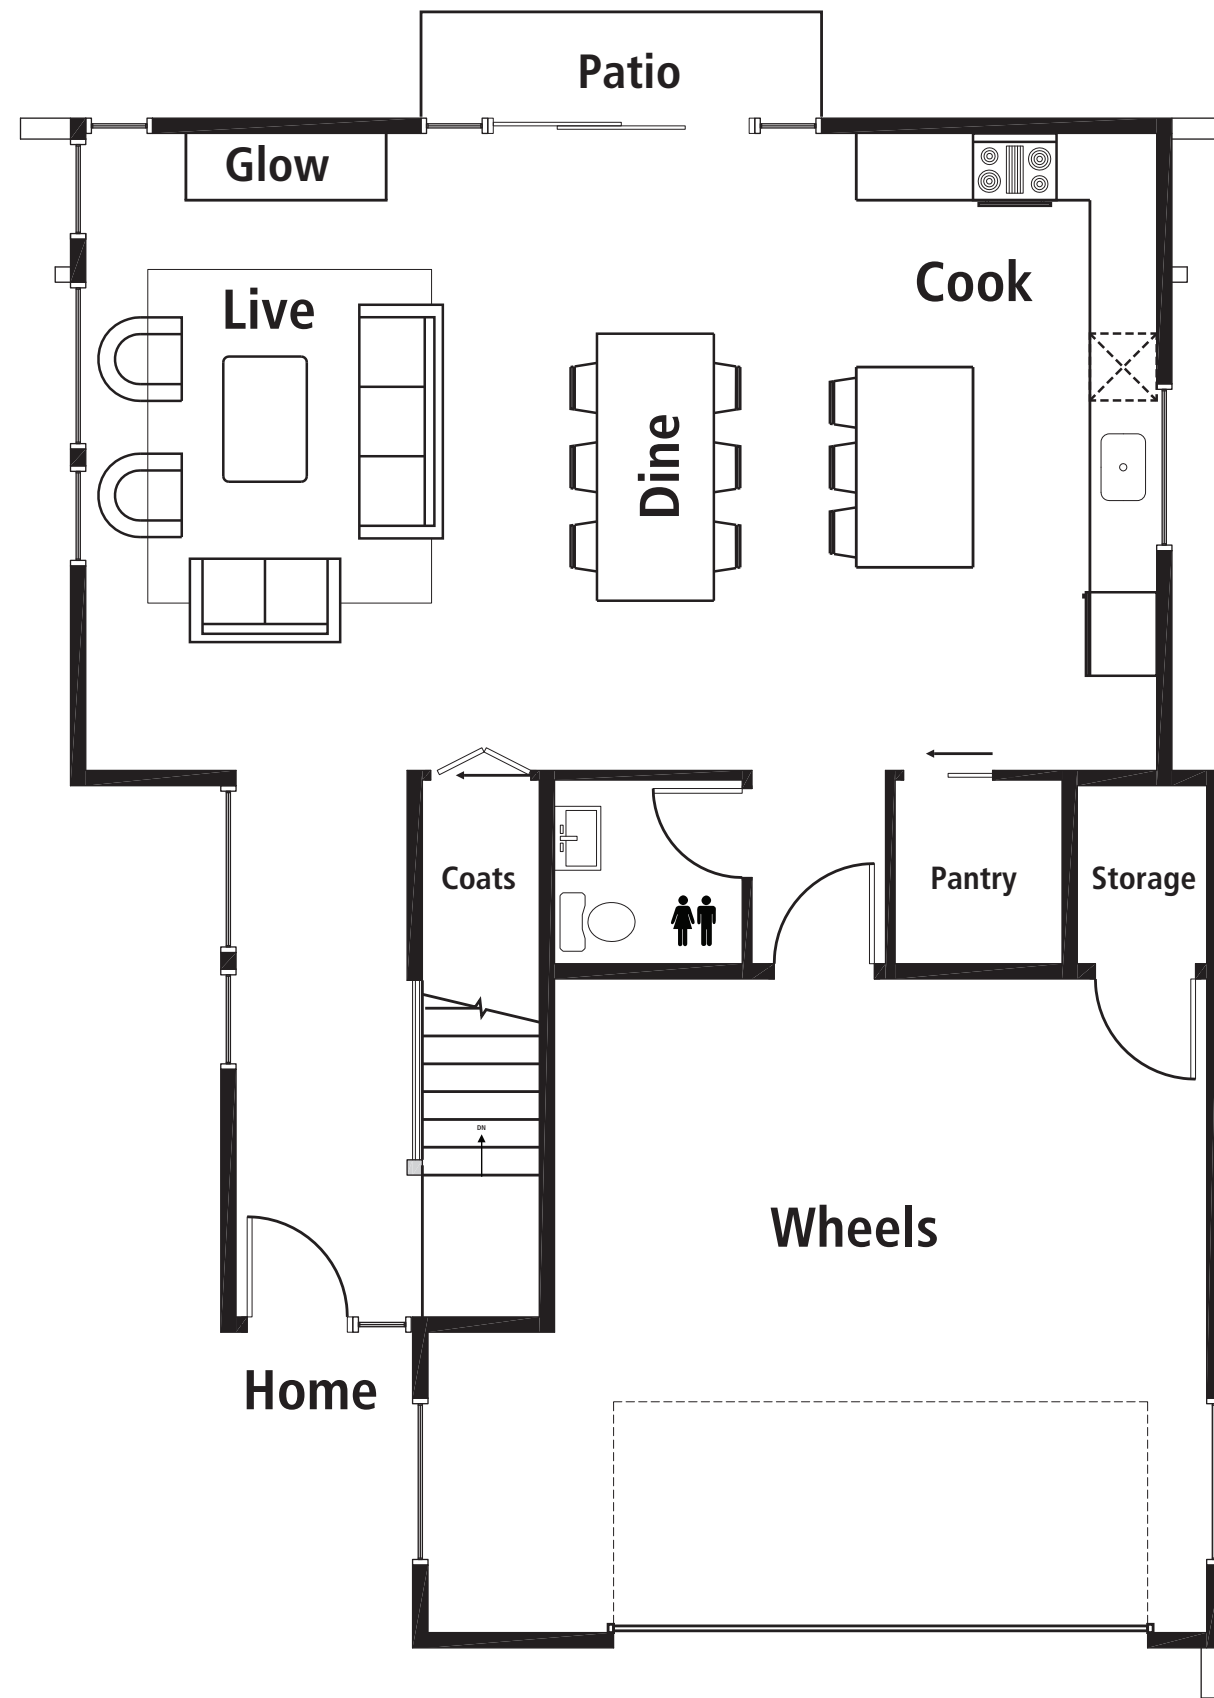

CHICAGO

2,298 sf.

Main Floor

Upper Floor