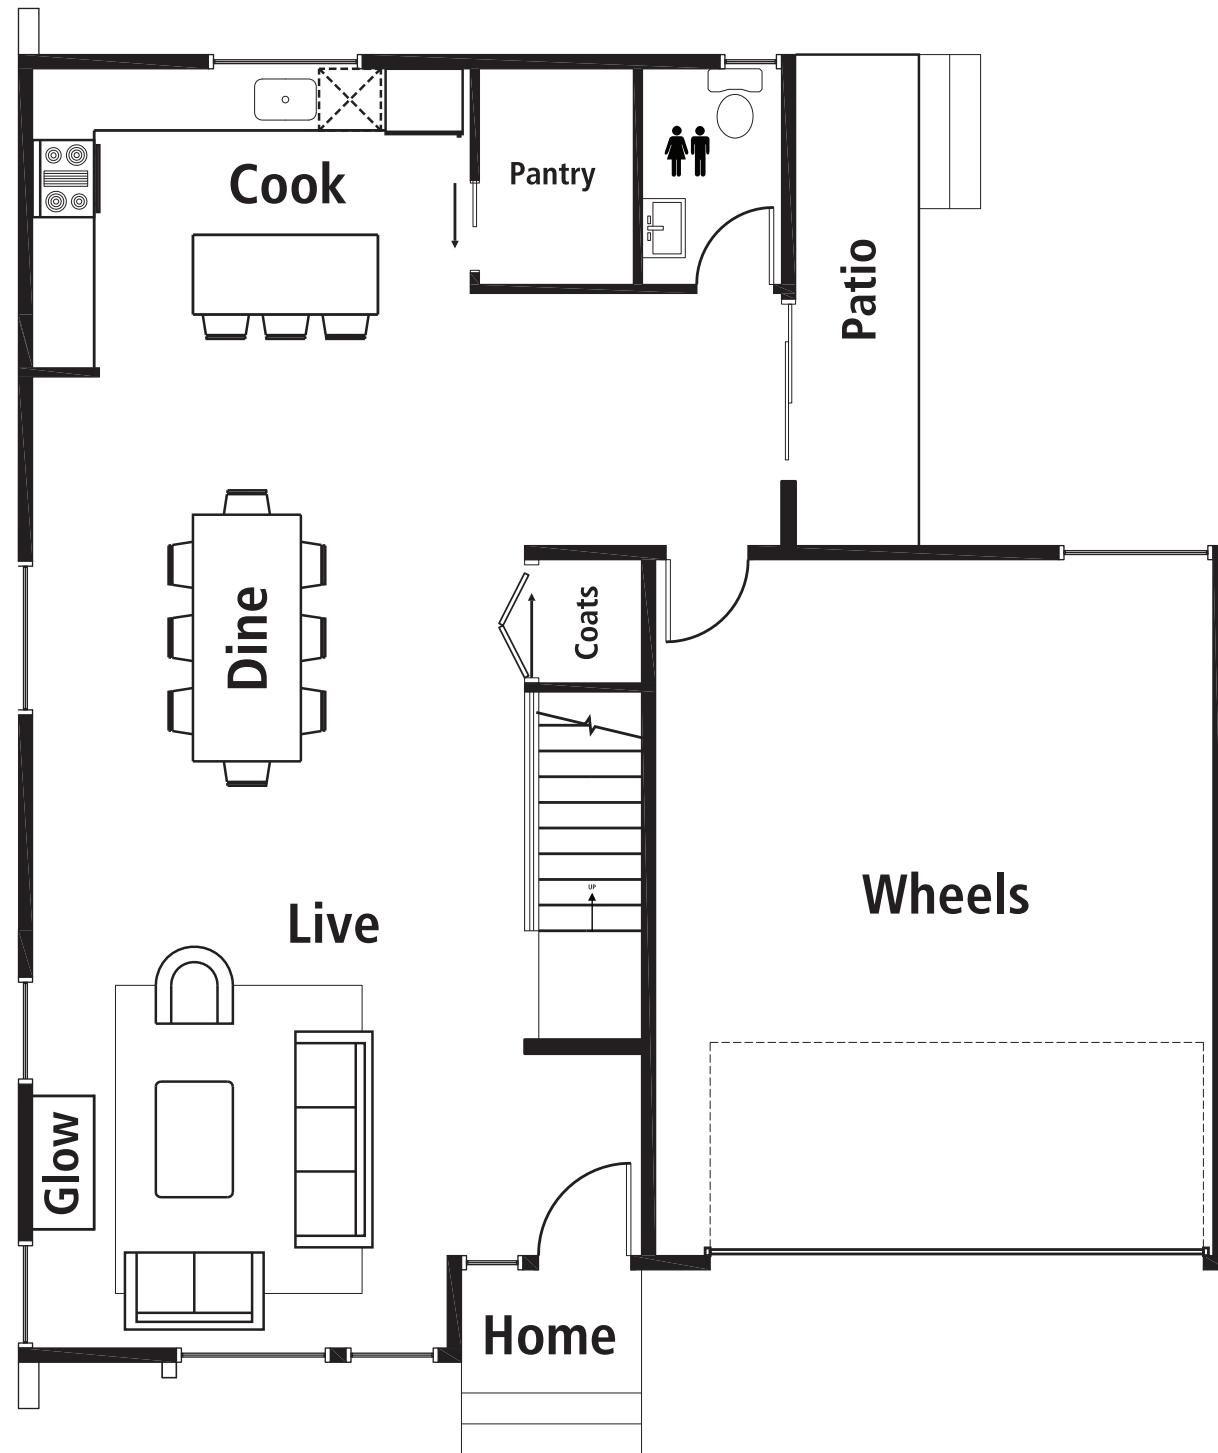

LOS ANGELES

2,346 sf.

Main Floor

Upper Floor