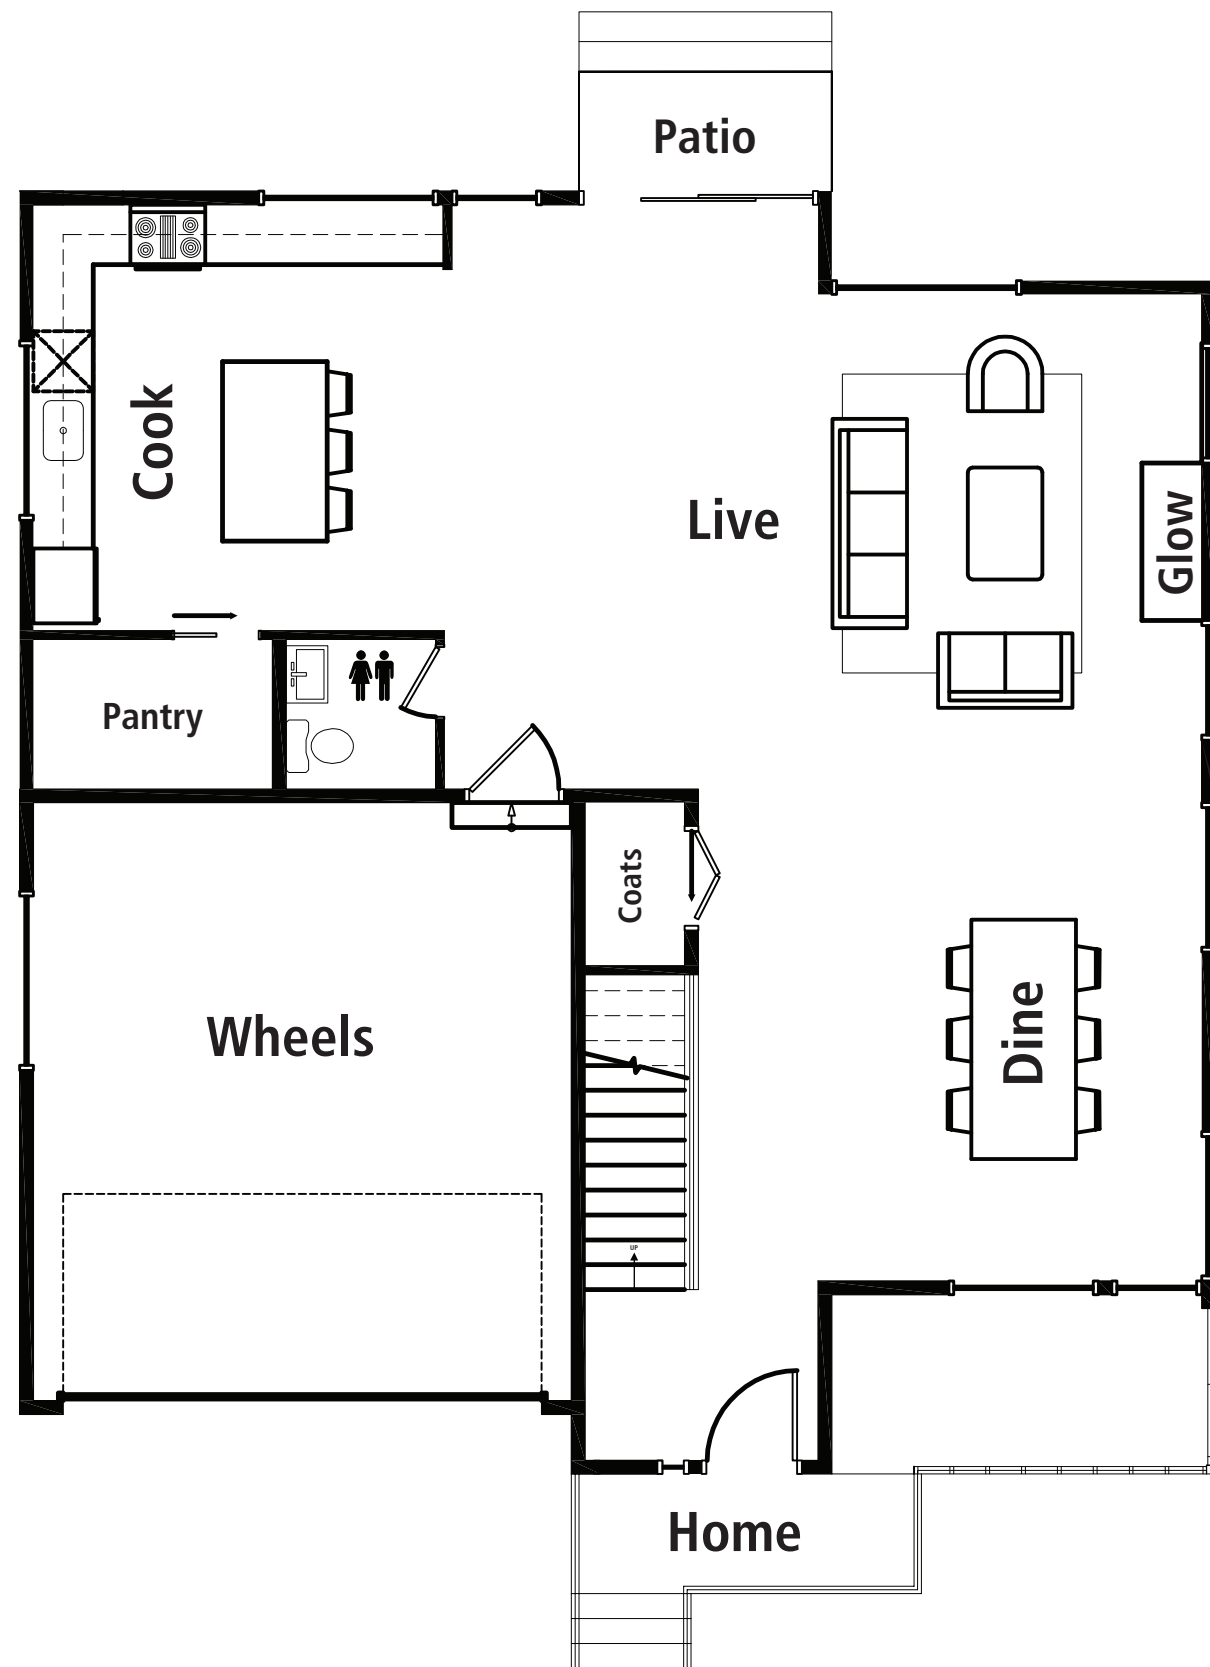

NEW YORK

2,751 sf.

Main Floor

Upper Floor