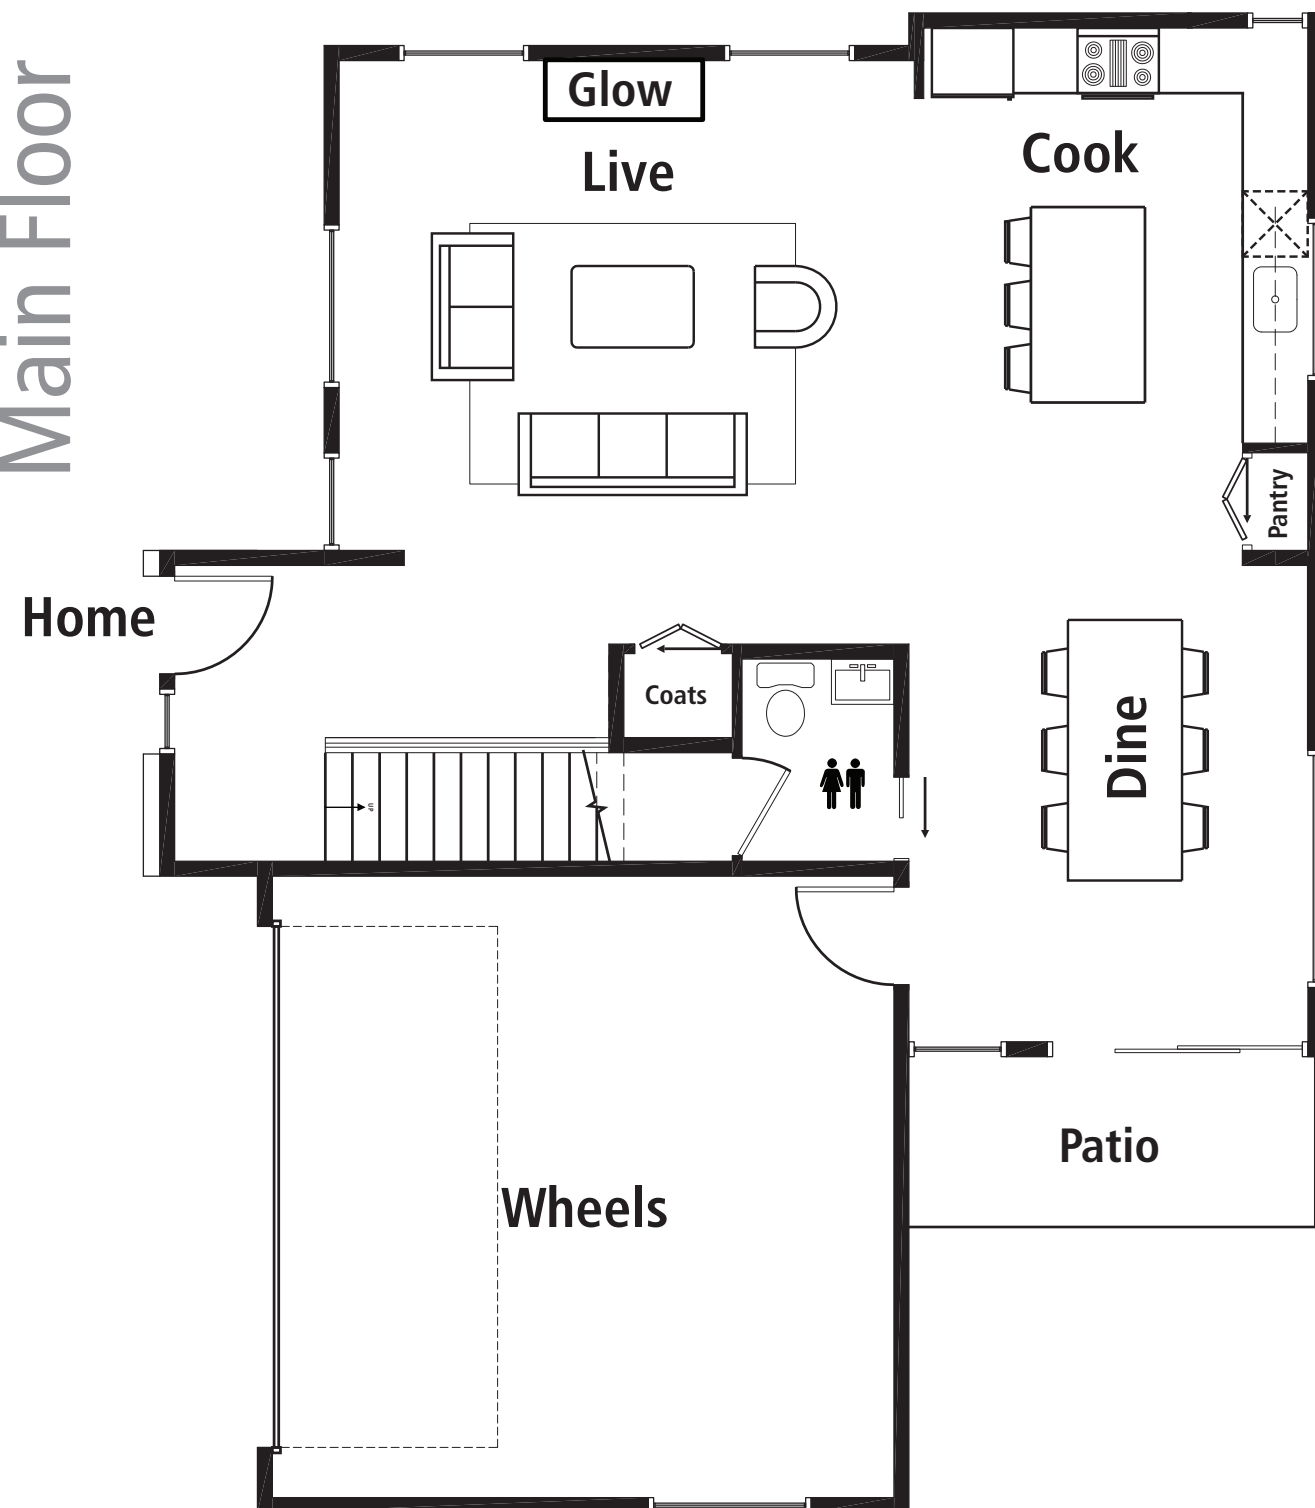

PORTLAND

2,167 - 2,294 sf.

Main Floor

Upper Floor