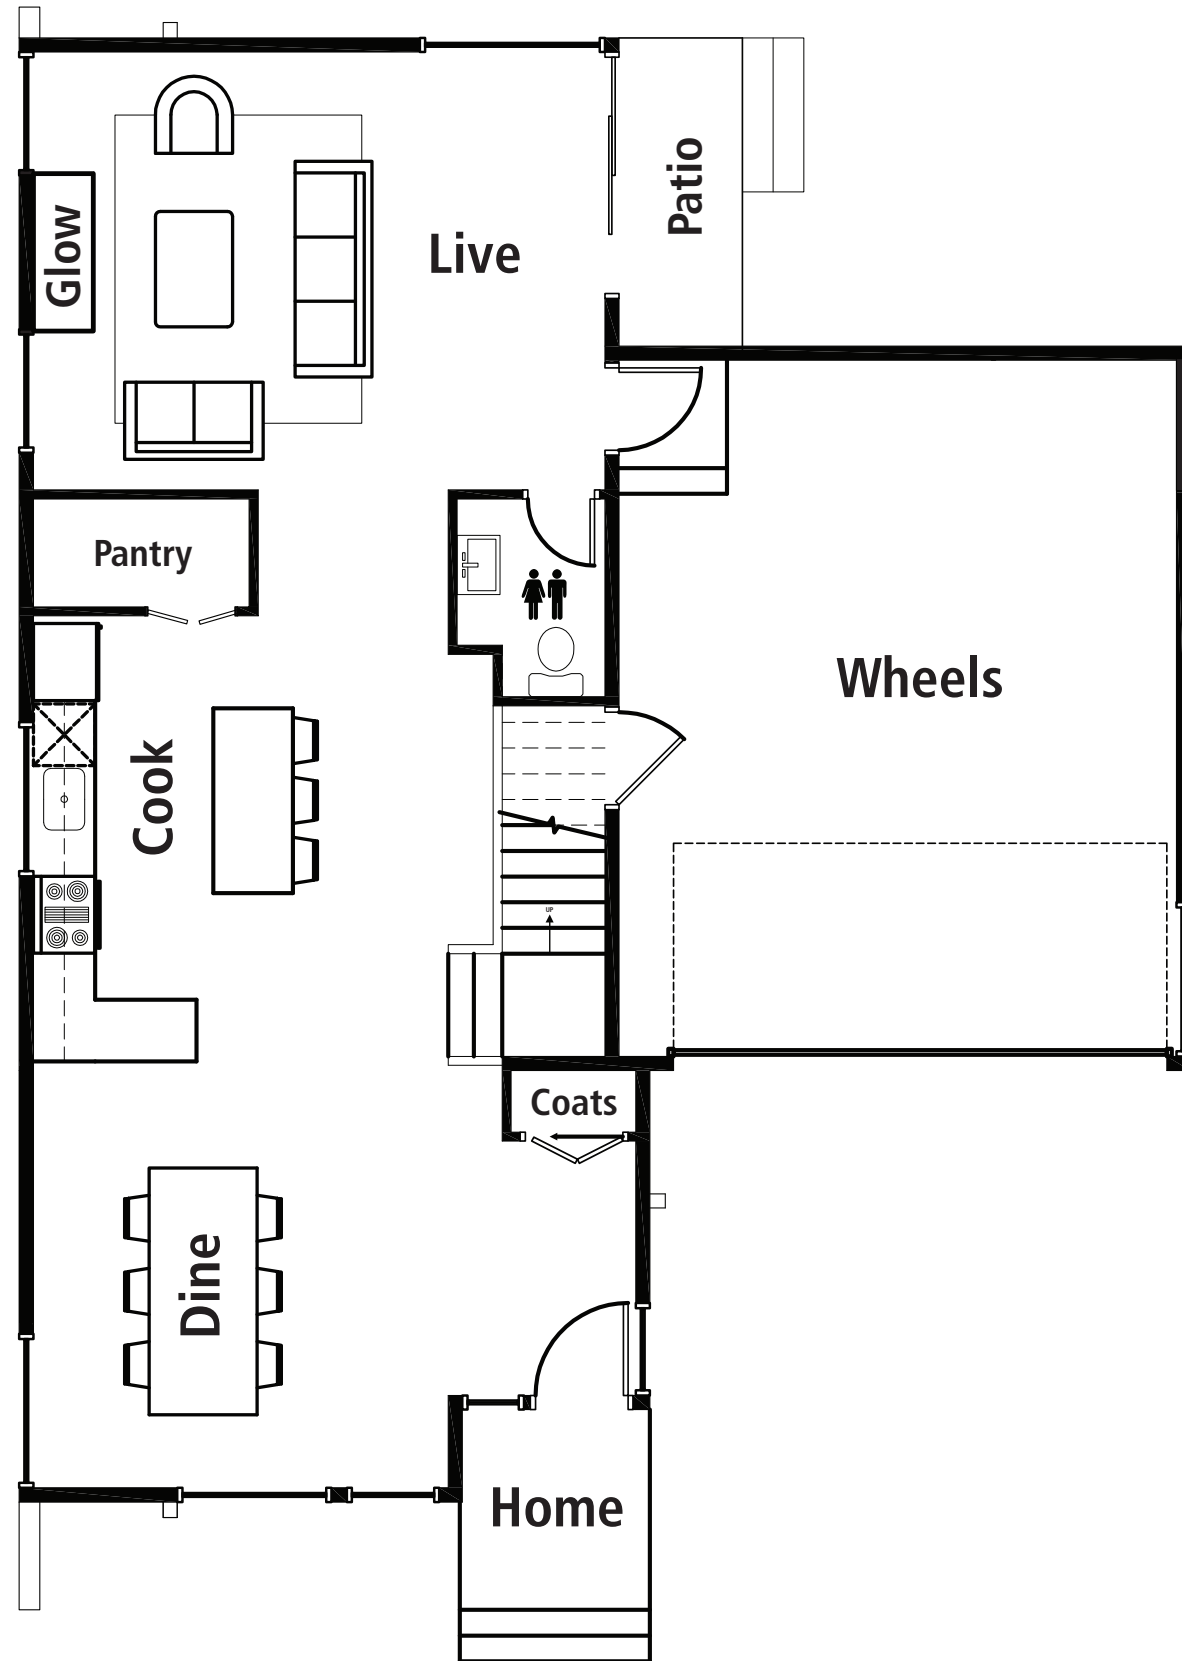

# SEATTLE

2,294 sf.

## Main Floor

## Upper Floor