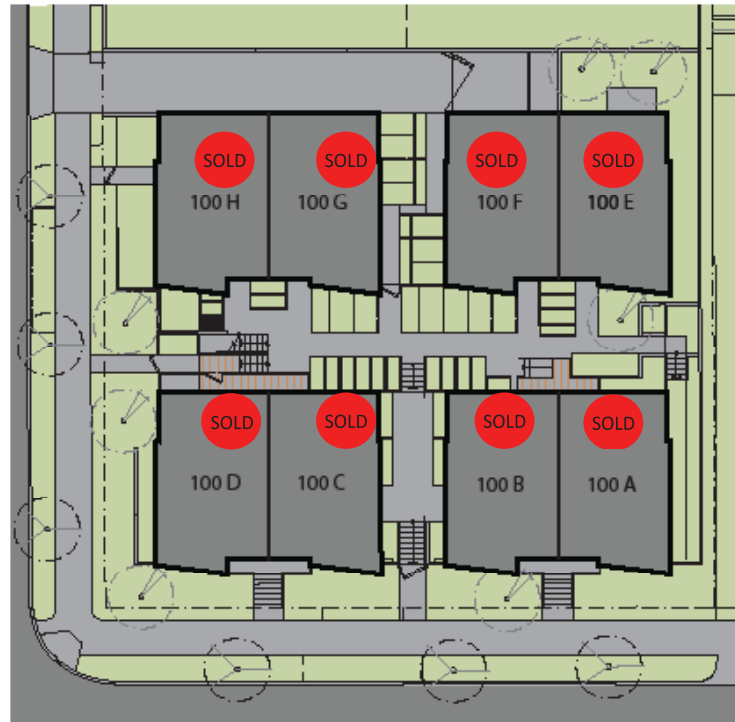

Urban homes. Smart design.

SITE MAP

Parc West Townhomes

ARISTYLE PLACE NORTH

PHINNEY AVENUE NORTH

www.isolahomes.com