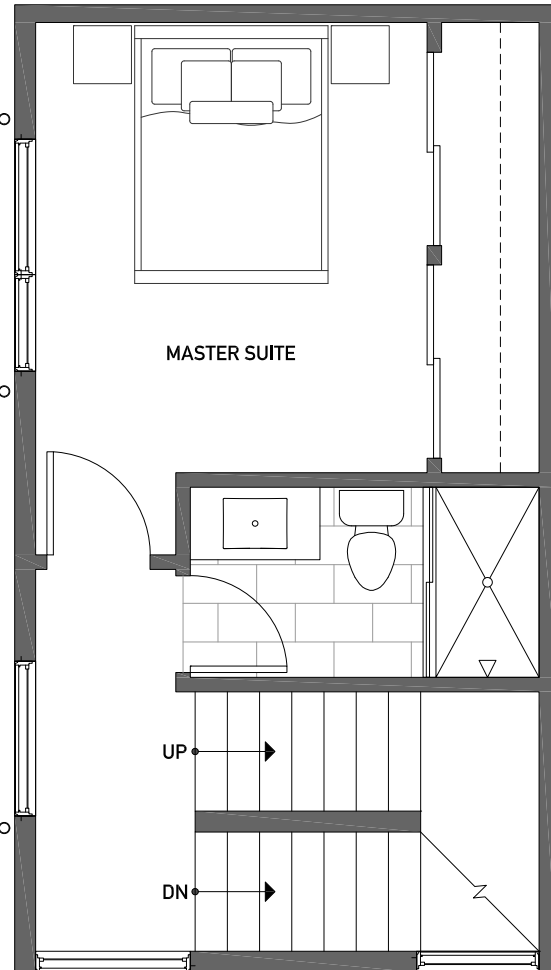

1,110

2

1.5

NORTH

FIRST FLOOR

SECOND FLOOR

1113 E HOWELL ST

1,110

2

1.5

NORTH

THIRD FLOOR

ROOF DECK

ISOLAHOMES.COM | FOR INFO CALL: 206.413.9555 | 13555 SE 36th ST. SUITE 320 BELLEVUE, WA 98006

Disclaimer: Floor plans and site plans are for illustrative purposes only. In a continuing effort to improve products and designs, final construction elevations, square footages, floor plans and/or materials and colors may vary. Buyer to verify to their own satisfaction.