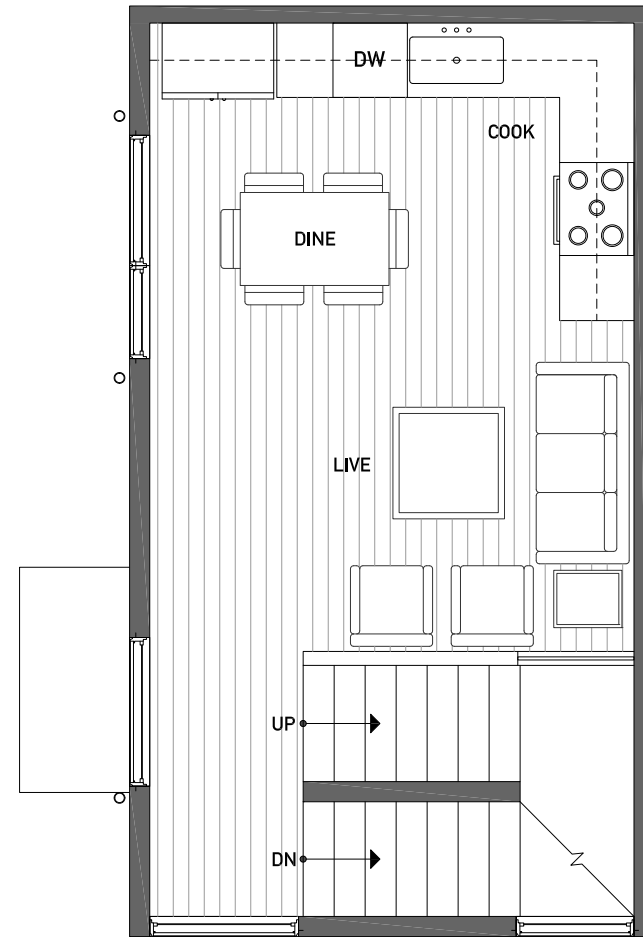

1,110

2

1.5

NORTH

FIRST FLOOR

SECOND FLOOR

1113 E HOWELL ST

1,110

2

1.5

NORTH

THIRD FLOOR

ROOF DECK

ISOLAHOMES.COM | FOR INFO CALL: 206.413.9555 | 13555 SE 36th ST. SUITE 320 BELLEVUE, WA 98006

Disclaimer: Floor plans and site plans are for illustrative purposes only. In a continuing effort to improve products and designs, final construction elevations, square footages, floor plans and/or materials and colors may vary. Buyer to verify to their own satisfaction.