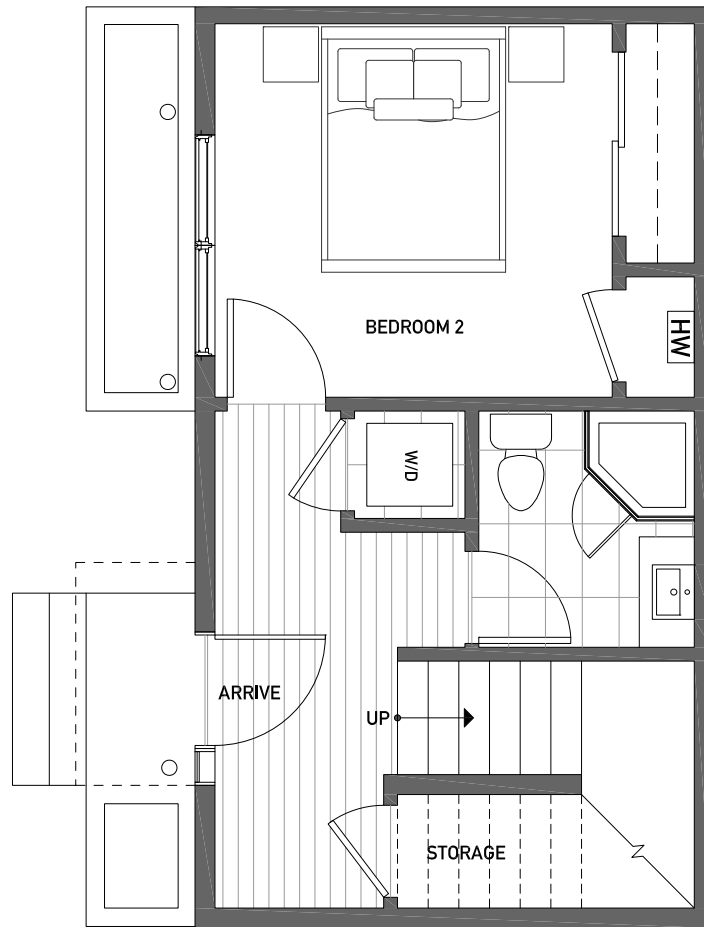

1,110

2

1.5

NORTH

FIRST FLOOR

SECOND FLOOR

1113 E HOWELL ST

1,110

2

1.5

NORTH

THIRD FLOOR

ROOF DECK

ISOLAHOMES.COM | FOR INFO CALL: 206.413.9555 | 13555 SE 36th ST. SUITE 320 BELLEVUE, WA 98006

Disclaimer: Floor plans and site plans are for illustrative purposes only. In a continuing effort to improve products and designs, final construction elevations, square footages, floor plans and/or materials and colors may vary. Buyer to verify to their own satisfaction.