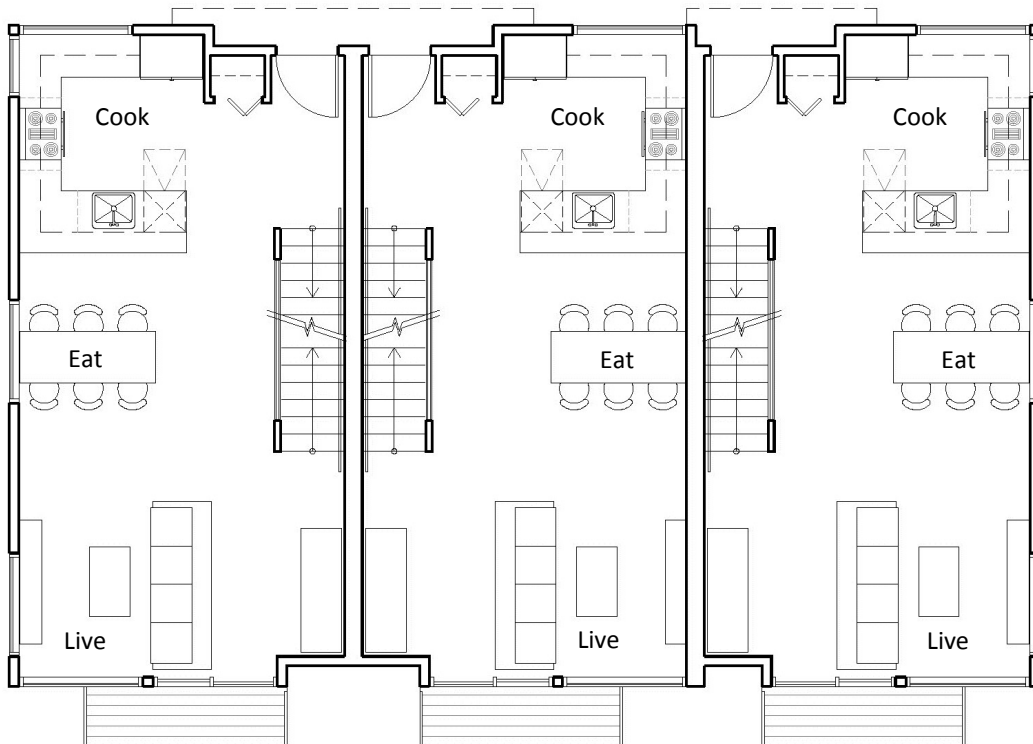

Details:

3 Bedrooms | 1.75 Bathrooms | 1,667-1672 Approx Sq Ft | Roof Top Deck | 4 Star Built Green

Details:

3 Bedrooms | 1.75 Bathrooms | 1,667-1672 Approx Sq Ft | Roof Top Deck | 4 Star Built Green