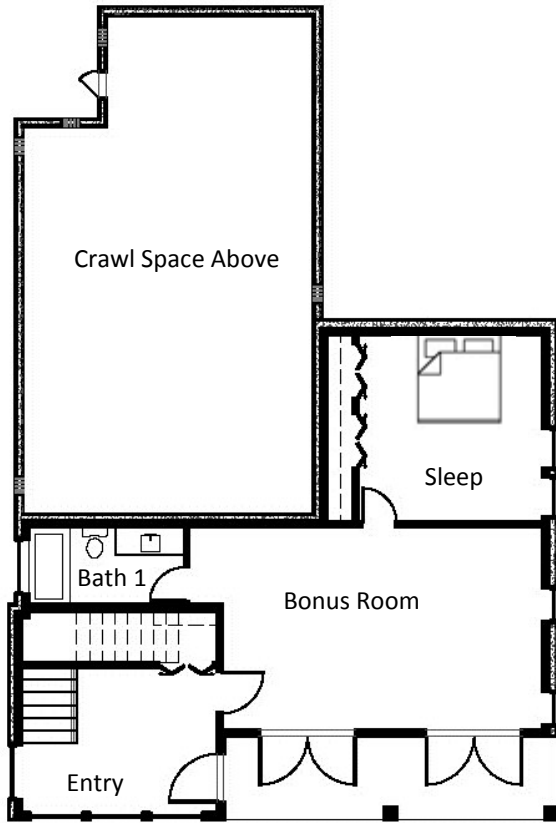

Details:

4 Bedrooms + Den + Bonus | 3.50 Bathrooms | 4,133 Approx Sq Ft | 2 Car Garage

Basement

First Floor

Second Floor

For general informational purposes only. Actual floor plan and dimensions may vary. Buyer to verify to their own satisfaction.