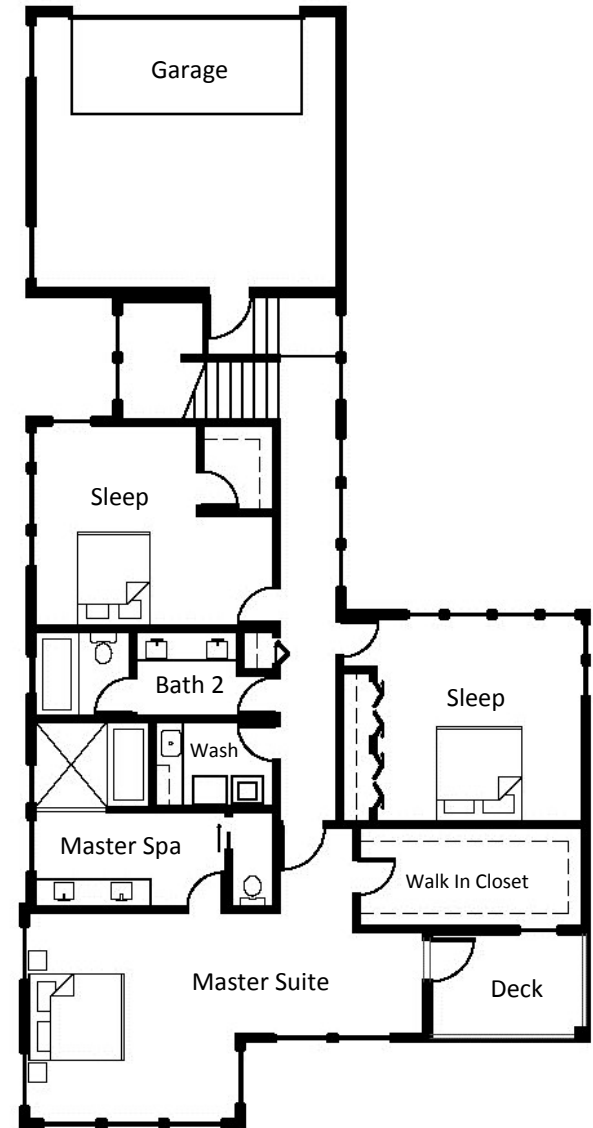

Details:

4 Bedrooms + Den + Bonus | 3.50 Bathrooms | 4,133 Approx Sq Ft | 2 Car Garage

Basement

First Floor

Second Floor

For general informational purposes only. Actual floor plan and dimensions may vary. Buyer to verify to their own satisfaction.