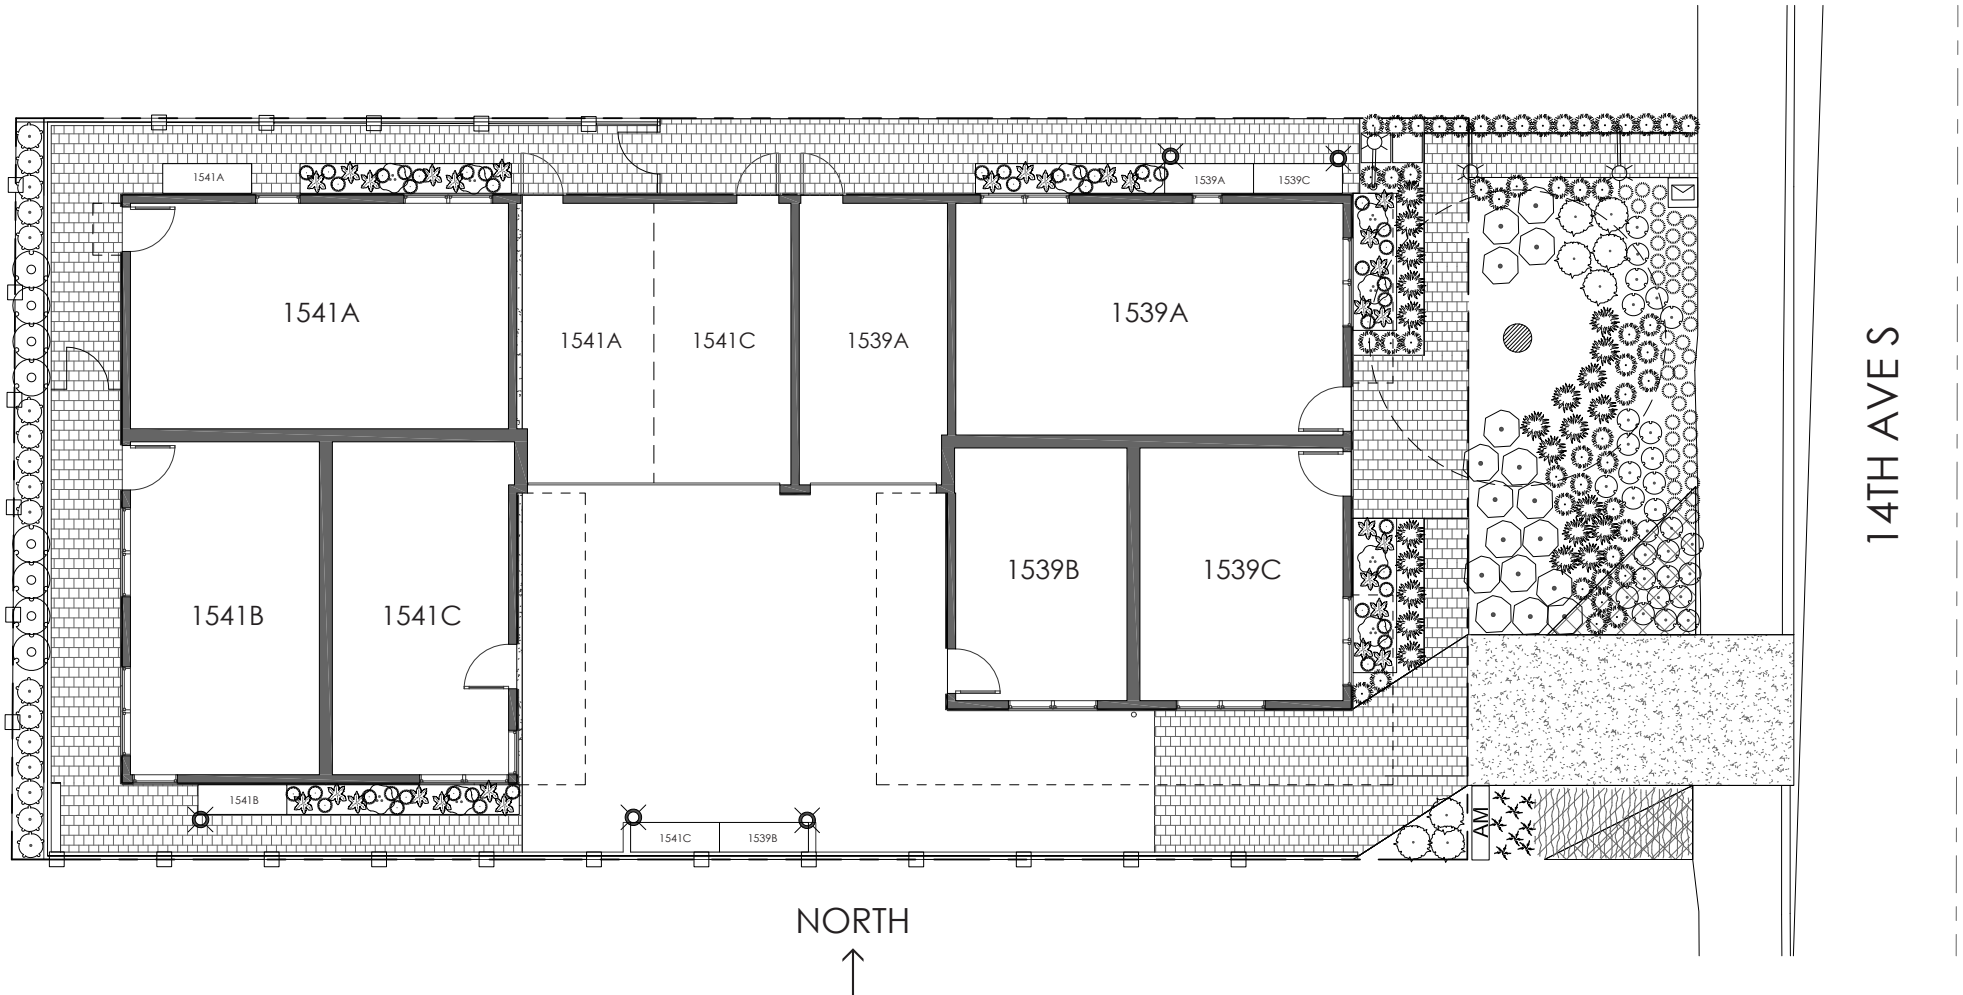

HAWK'S NEST TOWNHOMES

NORTH BEACON HILL | 1539 - 1541 14TH AVE S, SEATTLE, WA 98144

HUGHES HOMES | AN ISOLA HOMES PREFERRED BUILDER | ISOLAHOMES.COM | FOR INFO CALL: 206.673.3427

Disclaimer: Floor plans and site plans are for illustrative purposes only. In a continuing effort to improve products and designs, final construction elevations, square footages, floor plans and/or materials and colors may vary. Buyer to verify to their own satisfaction.