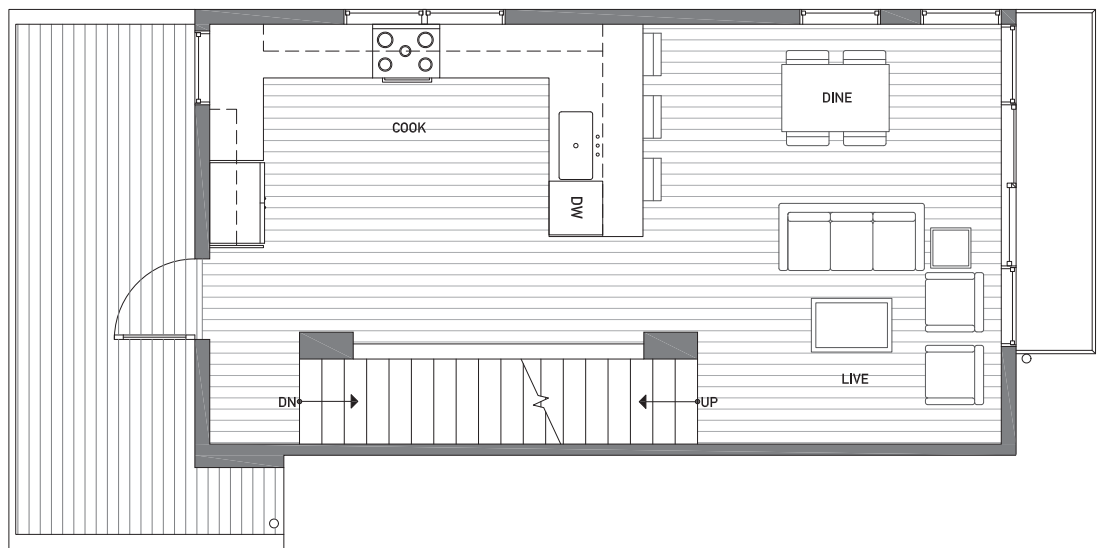

1539A 14TH AVE S

SEATTLE, WA 98144

1,590

3

1.75

GARAGE

FIRST FLOOR

SECOND FLOOR

1539A 14TH AVE S

SEATTLE, WA 98144

1,590

3

1.75

GARAGE

THIRD FLOOR

ROOF DECK