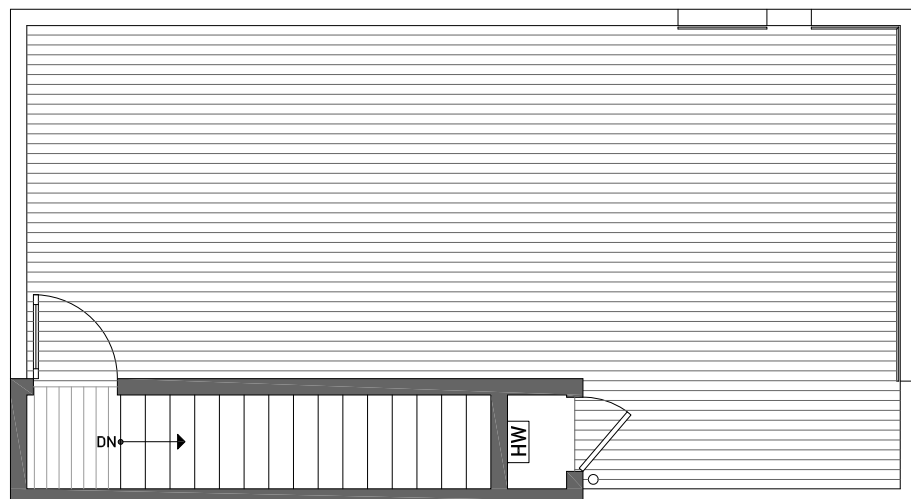

1539A 14TH AVE S

SEATTLE, WA 98144

1,590

3

1.75

GARAGE

THIRD FLOOR

ROOF DECK