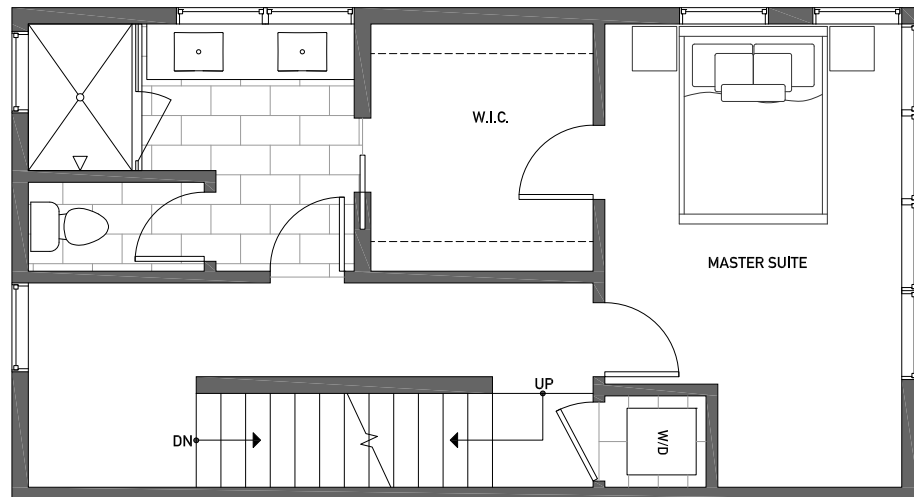

1539A 14TH AVE S

SEATTLE, WA 98144

1,590

3

1.75

GARAGE

THIRD FLOOR

ROOF DECK