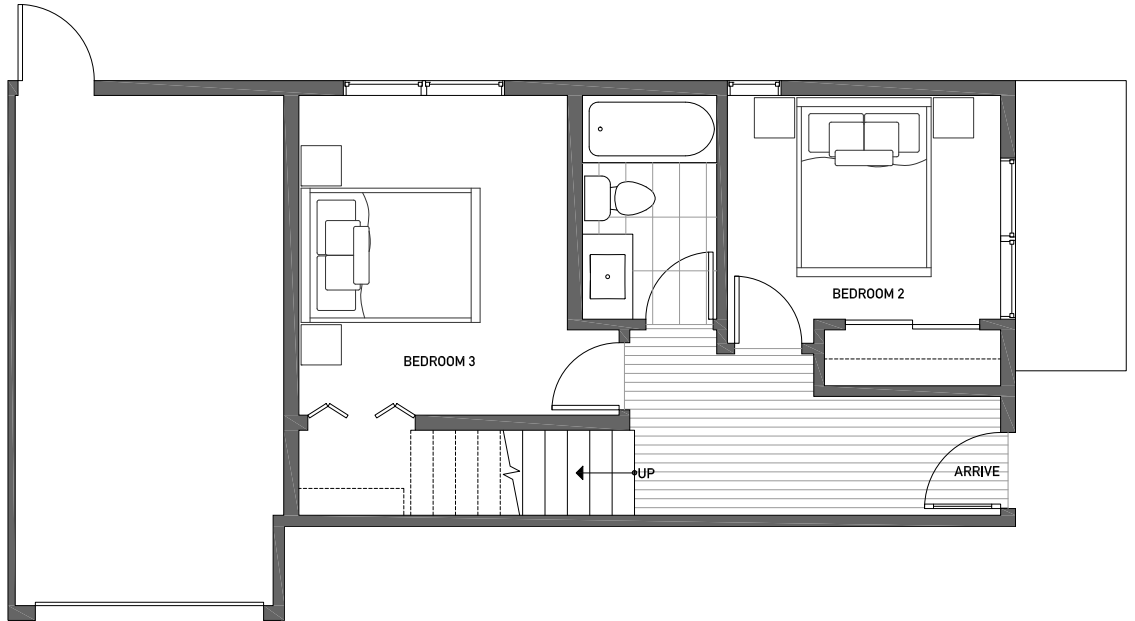

1539A 14TH AVE S

SEATTLE, WA 98144

1,590

3

1.75

GARAGE

FIRST FLOOR

SECOND FLOOR

1539A 14TH AVE S

SEATTLE, WA 98144

1,590

3

1.75

GARAGE

THIRD FLOOR

ROOF DECK