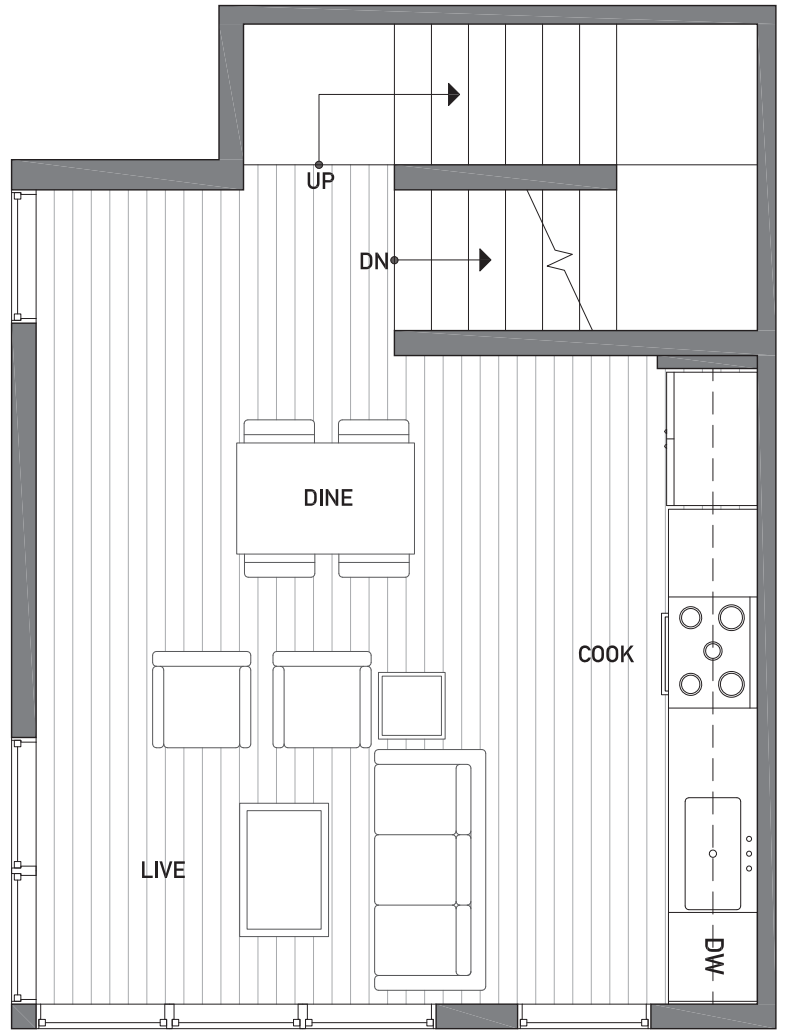

1539B 14TH AVE S

SEATTLE, WA 98144

988

2

0.75

FIRST FLOOR

SECOND FLOOR

NORTH