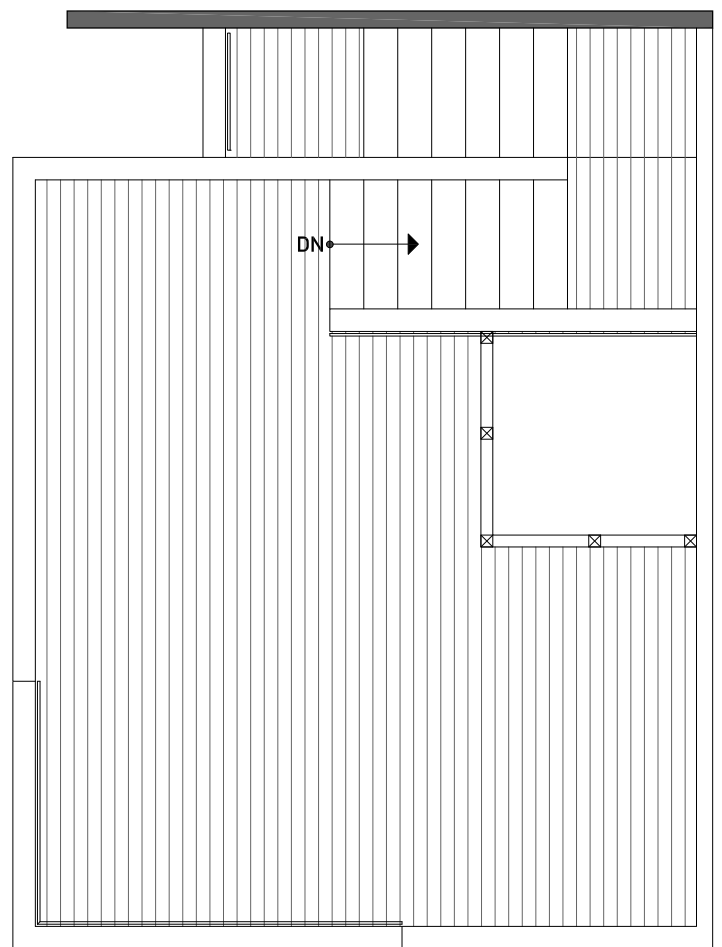

ROOF DECK

HUGHES HOMES | AN ISOLA HOMES PREFERRED BUILDER | ISOLAHOMES.COM | FOR INFO CALL: 206.673.3427

Disclaimer: Floor plans and site plans are for illustrative purposes only. In a continuing effort to improve products and designs, final construction elevations, square footages, floor plans and/or materials and colors may vary. Buyer to verify to their own satisfaction.