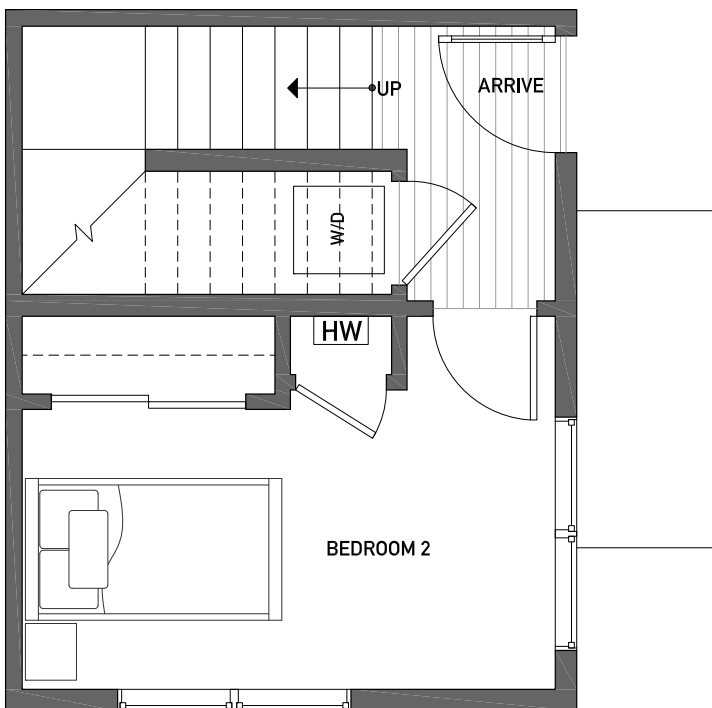

# 1539C 14TH AVE S

SEATTLE, WA 98144

FIRST FLOOR

SECOND FLOOR

NORTH

HUGHES HOMES | AN ISOLA HOMES PREFERRED BUILDER | ISOLAHOMES.COM | FOR INFO CALL: 206.673.3427

Disclaimer: Floor plans and site plans are for illustrative purposes only. In a continuing effort to improve products and designs, final construction elevations, square footages, floor plans and/or materials and colors may vary. Buyer to verify to their own satisfaction.

# 1539C 14TH AVE S

SEATTLE, WA 98144

THIRD FLOOR

ROOF DECK

NORTH

HUGHES HOMES | AN ISOLA HOMES PREFERRED BUILDER | ISOLAHOMES.COM | FOR INFO CALL: 206.673.3427

Disclaimer: Floor plans and site plans are for illustrative purposes only. In a continuing effort to improve products and designs, final construction elevations, square footages, floor plans and/or materials and colors may vary. Buyer to verify to their own satisfaction.