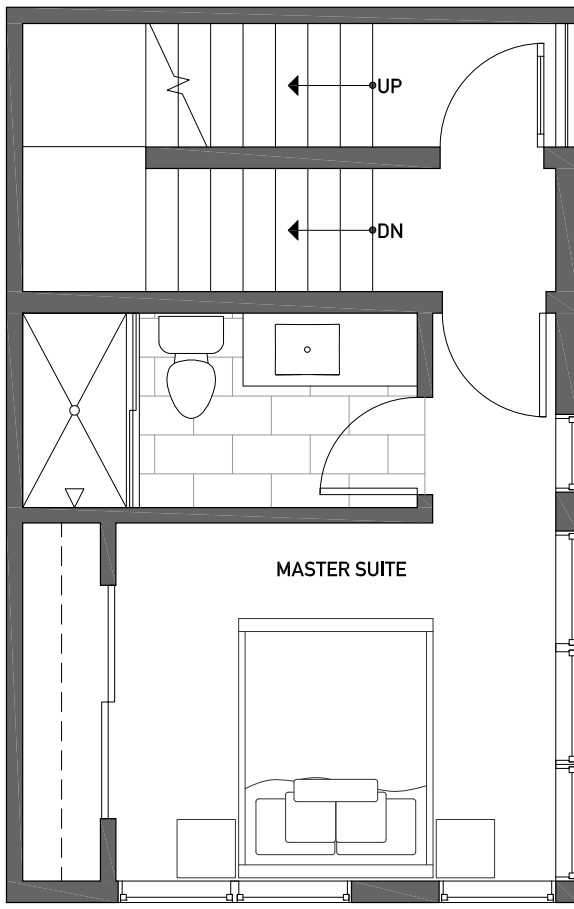

# 1539C 14TH AVE S

SEATTLE, WA 98144

FIRST FLOOR

SECOND FLOOR

NORTH

HUGHES HOMES | AN ISOLA HOMES PREFERRED BUILDER | ISOLAHOMES.COM | FOR INFO CALL: 206.673.3427

Disclaimer: Floor plans and site plans are for illustrative purposes only. In a continuing effort to improve products and designs, final construction elevations, square footages, floor plans and/or materials and colors may vary. Buyer to verify to their own satisfaction.

# 1539C 14TH AVE S

SEATTLE, WA 98144

THIRD FLOOR

ROOF DECK

NORTH

HUGHES HOMES | AN ISOLA HOMES PREFERRED BUILDER | ISOLAHOMES.COM | FOR INFO CALL: 206.673.3427

Disclaimer: Floor plans and site plans are for illustrative purposes only. In a continuing effort to improve products and designs, final construction elevations, square footages, floor plans and/or materials and colors may vary. Buyer to verify to their own satisfaction.