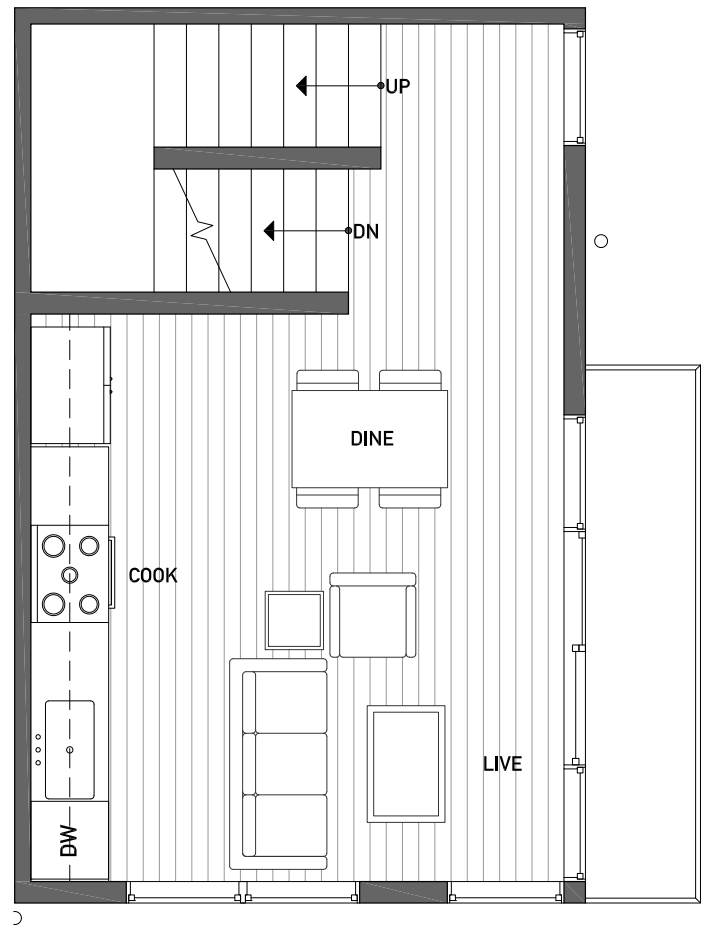

# 1539C 14TH AVE S

SEATTLE, WA 98144

FIRST FLOOR

SECOND FLOOR

NORTH

HUGHES HOMES | AN ISOLA HOMES PREFERRED BUILDER | ISOLAHOMES.COM | FOR INFO CALL: 206.673.3427

Disclaimer: Floor plans and site plans are for illustrative purposes only. In a continuing effort to improve products and designs, final construction elevations, square footages, floor plans and/or materials and colors may vary. Buyer to verify to their own satisfaction.

# 1539C 14TH AVE S

SEATTLE, WA 98144

THIRD FLOOR

ROOF DECK

NORTH

HUGHES HOMES | AN ISOLA HOMES PREFERRED BUILDER | ISOLAHOMES.COM | FOR INFO CALL: 206.673.3427

Disclaimer: Floor plans and site plans are for illustrative purposes only. In a continuing effort to improve products and designs, final construction elevations, square footages, floor plans and/or materials and colors may vary. Buyer to verify to their own satisfaction.