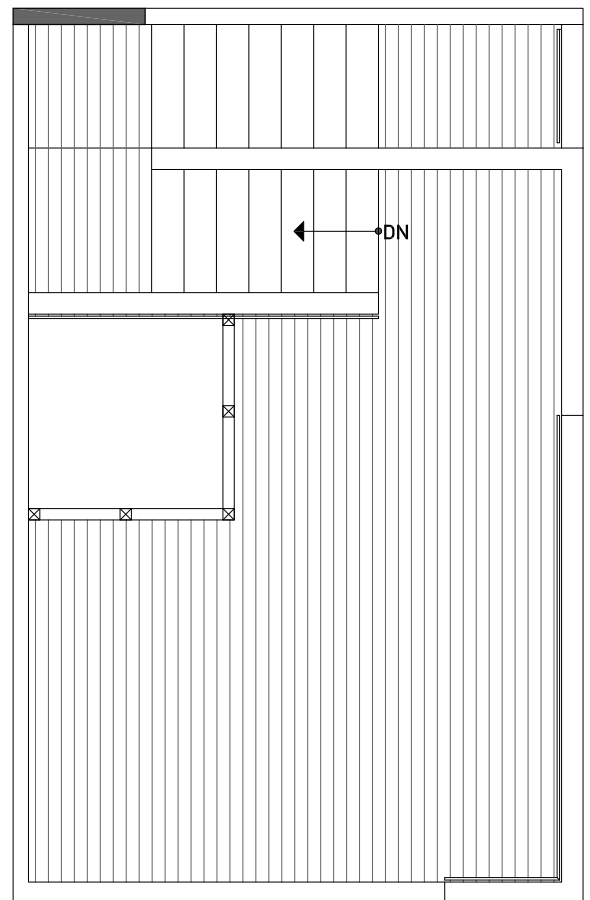

# 1539C 14TH AVE S

SEATTLE, WA 98144

FIRST FLOOR

SECOND FLOOR

NORTH

HUGHES HOMES | AN ISOLA HOMES PREFERRED BUILDER | ISOLAHOMES.COM | FOR INFO CALL: 206.673.3427

Disclaimer: Floor plans and site plans are for illustrative purposes only. In a continuing effort to improve products and designs, final construction elevations, square footages, floor plans and/or materials and colors may vary. Buyer to verify to their own satisfaction.

# 1539C 14TH AVE S

SEATTLE, WA 98144

THIRD FLOOR

ROOF DECK

NORTH

HUGHES HOMES | AN ISOLA HOMES PREFERRED BUILDER | ISOLAHOMES.COM | FOR INFO CALL: 206.673.3427

Disclaimer: Floor plans and site plans are for illustrative purposes only. In a continuing effort to improve products and designs, final construction elevations, square footages, floor plans and/or materials and colors may vary. Buyer to verify to their own satisfaction.