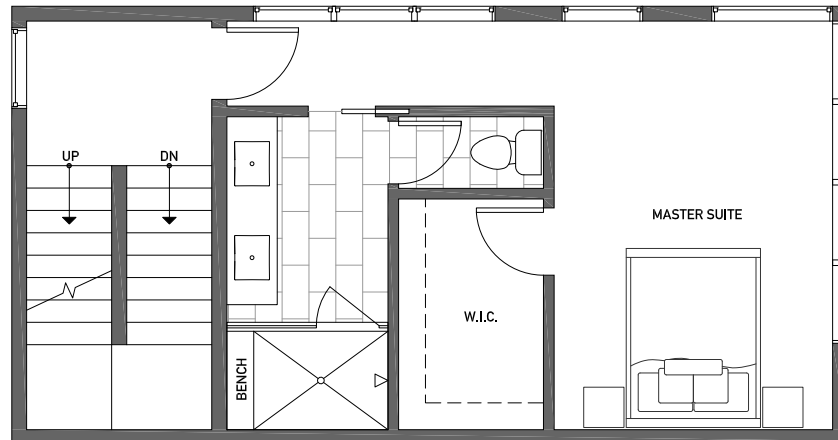

1541A 14TH AVE S

SEATTLE, WA 98144

1,564

2

1.75

GARAGE

THIRD FLOOR

ROOF DECK