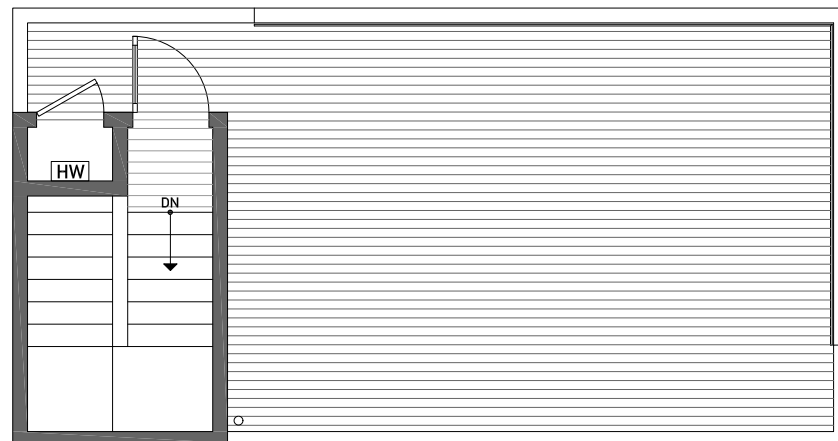

1541A 14TH AVE S

SEATTLE, WA 98144

1,564

2

1.75

GARAGE

THIRD FLOOR

ROOF DECK