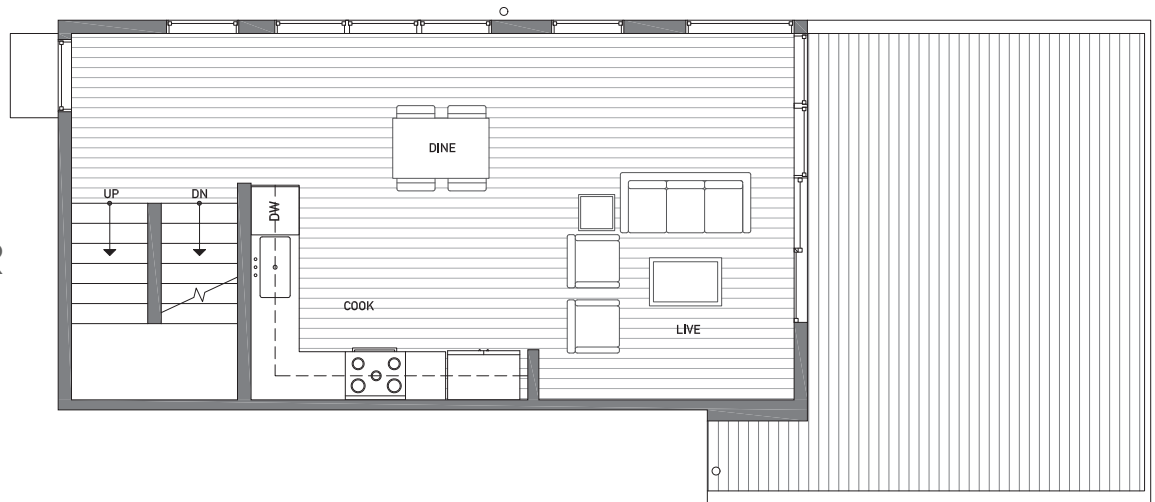

1541A 14TH AVE S

SEATTLE, WA 98144

1,564

2

1.75

GARAGE

FIRST FLOOR

SECOND FLOOR

1541A 14TH AVE S

SEATTLE, WA 98144

1,564

2

1.75

GARAGE

THIRD FLOOR

ROOF DECK