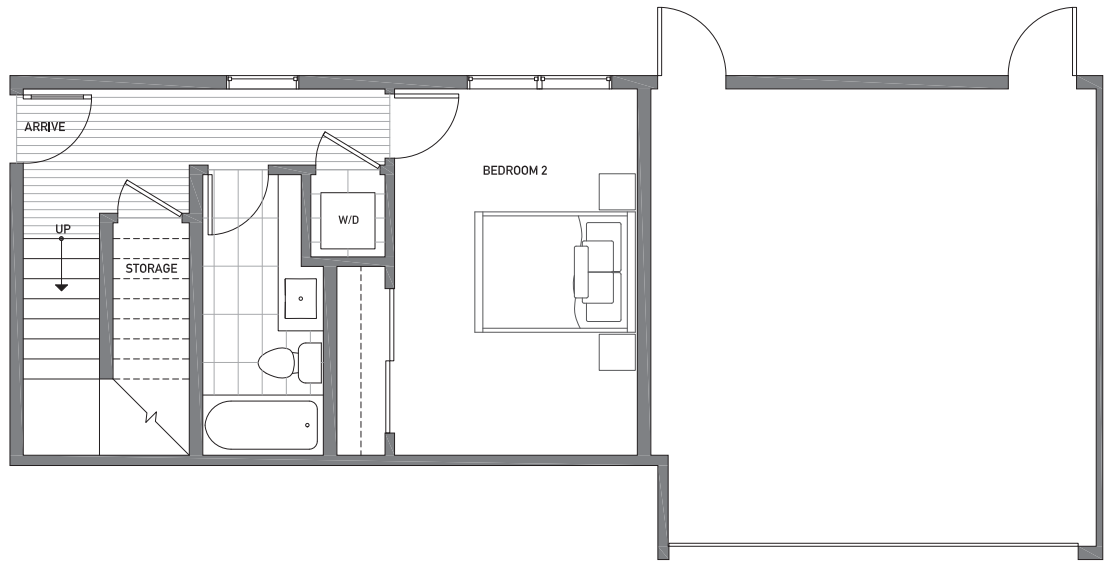

1541A 14TH AVE S

SEATTLE, WA 98144

1,564

2

1.75

GARAGE

FIRST FLOOR

SECOND FLOOR

1541A 14TH AVE S

SEATTLE, WA 98144

1,564

2

1.75

GARAGE

THIRD FLOOR

ROOF DECK