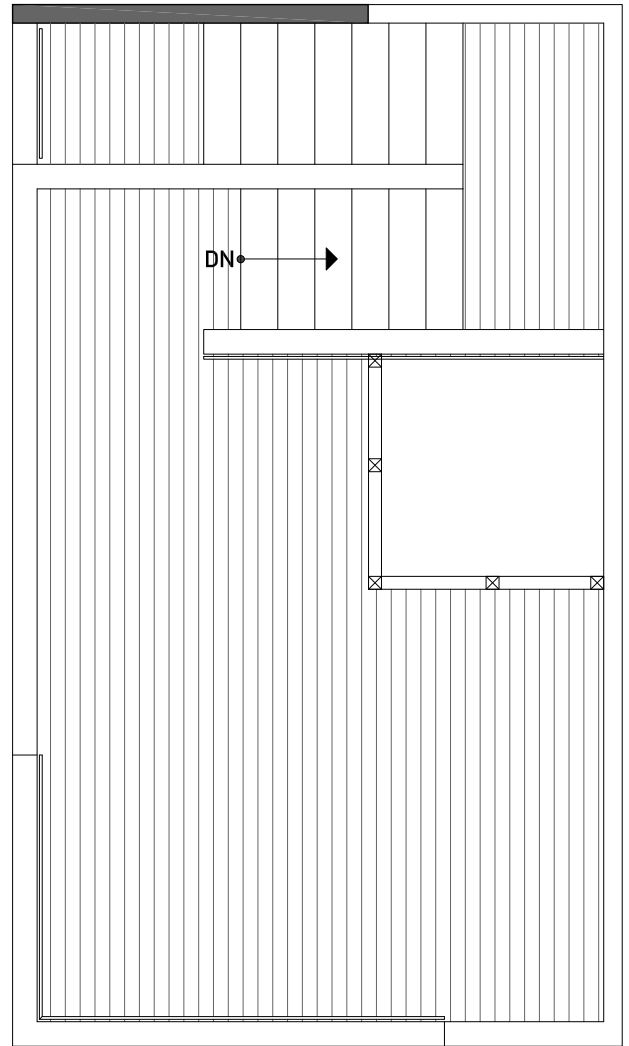

ROOF DECK

HUGHES HOMES | AN ISOLA HOMES PREFERRED BUILDER | ISOLAHOMES.COM | FOR INFO CALL: 206.673.3427

Disclaimer: Floor plans and site plans are for illustrative purposes only. In a continuing effort to improve products and designs, final construction elevations, square footages, floor plans and/or materials and colors may vary. Buyer to verify to their own satisfaction.