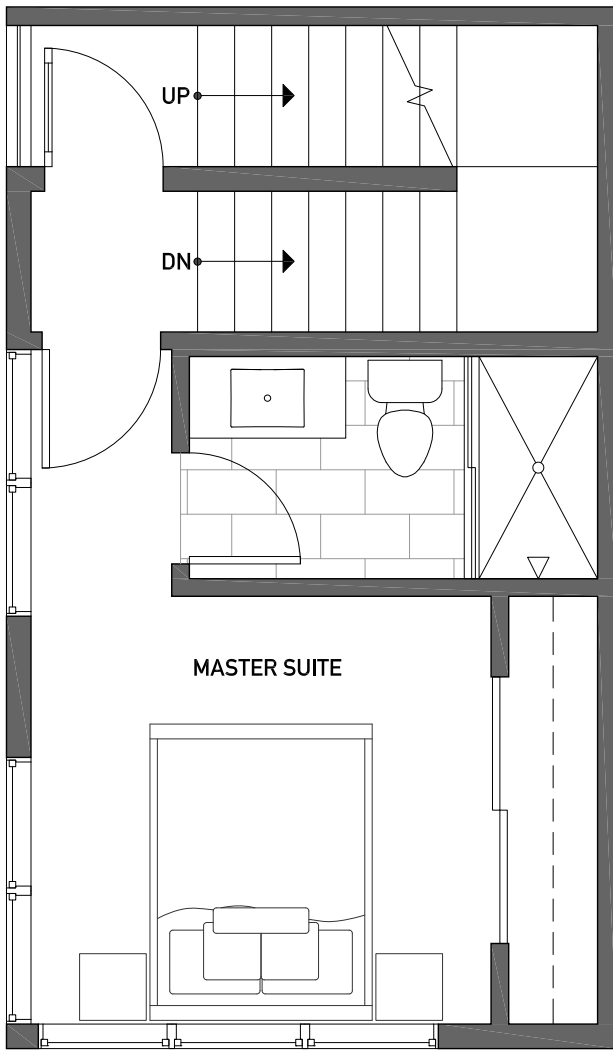

THIRD FLOOR