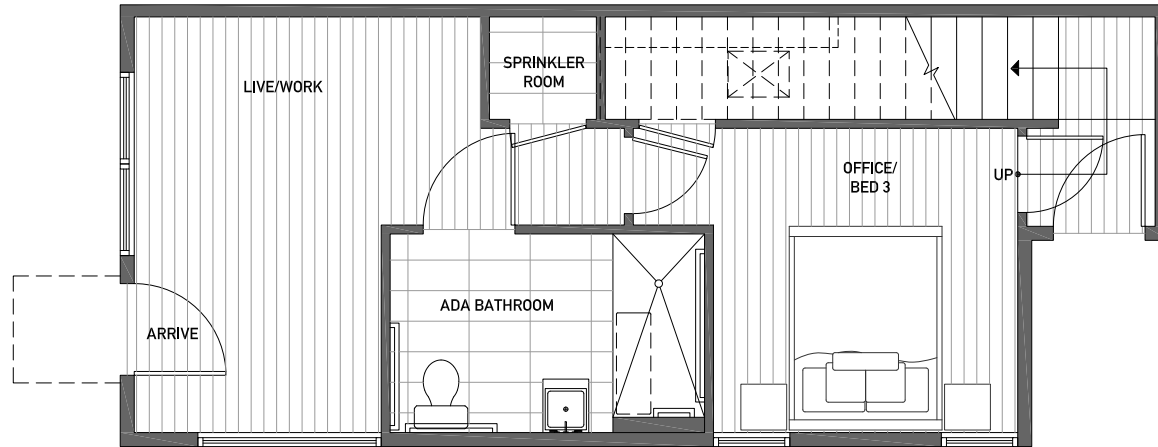

1646 20TH AVE

SITE PLAN ID: 309B

1,490

3

2.5

FIRST FLOOR

SECOND FLOOR

1646 20TH AVE

SITE PLAN ID: 309B

1,490

3

2.5

THIRD FLOOR

NORTH
↑

FOURTH FLOOR

1646 20TH AVE

SITE PLAN ID: 309B

1,490

3

2.5

ROOF DECK

NORTH
↑