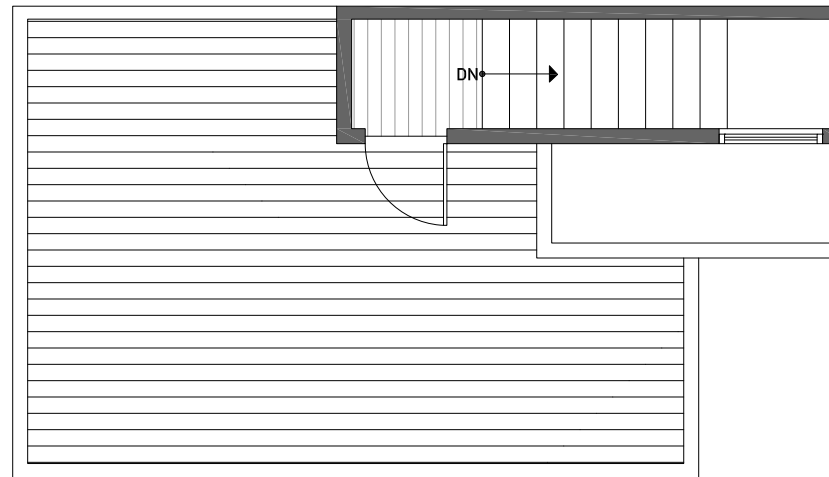

SITE PLAN ID: 309B

1,490

3

2.5

ROOF DECK

NORTH
↑