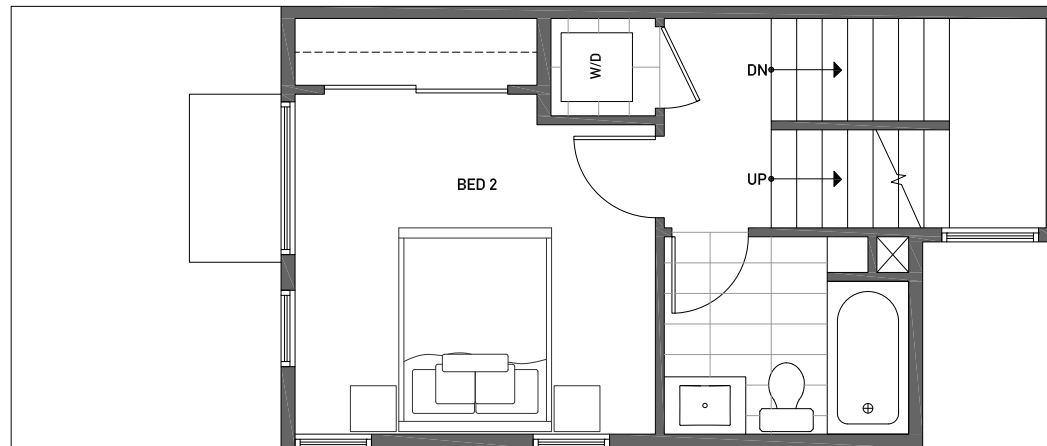

1646 20TH AVE

SITE PLAN ID: 309B

1,490

3

2.5

FIRST FLOOR

SECOND FLOOR

1646 20TH AVE

SITE PLAN ID: 309B

1,490

3

2.5

THIRD FLOOR

NORTH
↑

FOURTH FLOOR

1646 20TH AVE

SITE PLAN ID: 309B

1,490

3

2.5

ROOF DECK

NORTH
↑