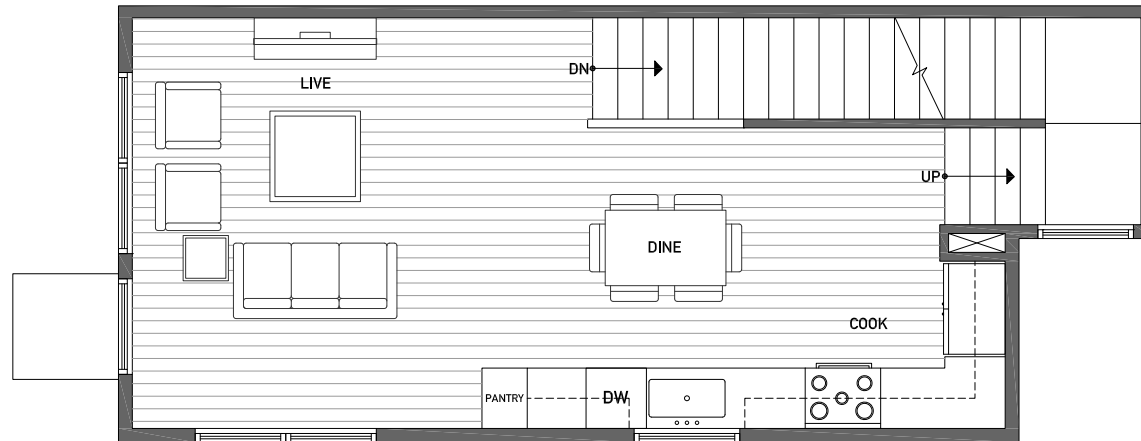

1646 20TH AVE

SITE PLAN ID: 309B

1,490

3

2.5

FIRST FLOOR

SECOND FLOOR

1646 20TH AVE

SITE PLAN ID: 309B

1,490

3

2.5

THIRD FLOOR

NORTH
↑

FOURTH FLOOR

1646 20TH AVE

SITE PLAN ID: 309B

1,490

3

2.5

ROOF DECK

NORTH
↑