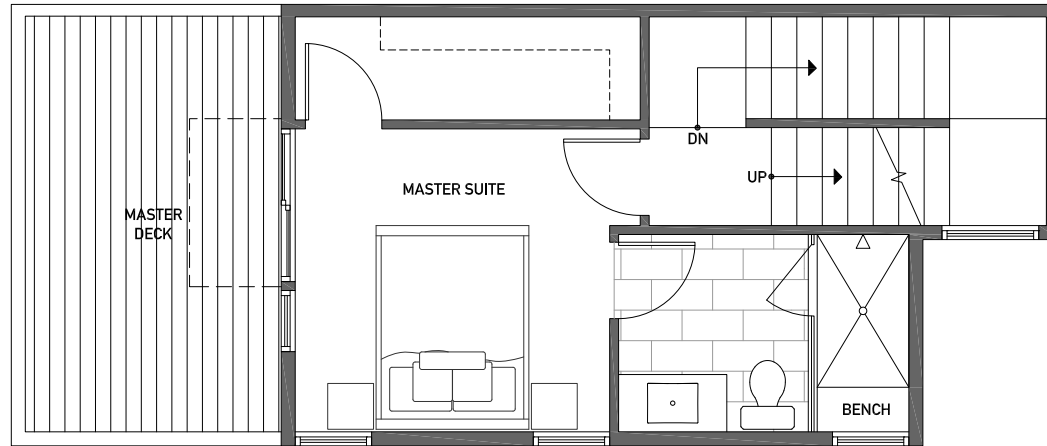

1646 20TH AVE

SITE PLAN ID: 309B

1,490

3

2.5

FIRST FLOOR

SECOND FLOOR

1646 20TH AVE

SITE PLAN ID: 309B

1,490

3

2.5

THIRD FLOOR

NORTH
↑

FOURTH FLOOR

1646 20TH AVE

SITE PLAN ID: 309B

1,490

3

2.5

ROOF DECK

NORTH
↑