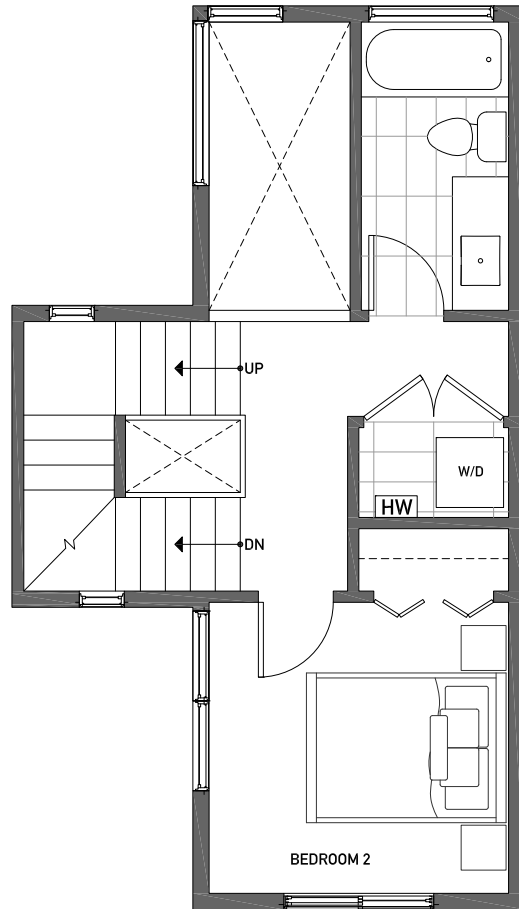

1,154

2

1.75

FIRST FLOOR

SECOND FLOOR

PID: 021

1724F 11TH AVE

1,154

2

1.75

THIRD FLOOR

ROOF DECK

NORTH

PID: 021

ISOLAHOMES.COM | FOR INFO CALL: 206.849.7700 | 13555 SE 36th ST. SUITE 320 BELLEVUE, WA 98006

Disclaimer: Floor plans and site plans are for illustrative purposes only. In a continuing effort to improve products and designs, final construction elevations, square footages, floor plans and/or materials and colors may vary. Buyer to verify to their own satisfaction.