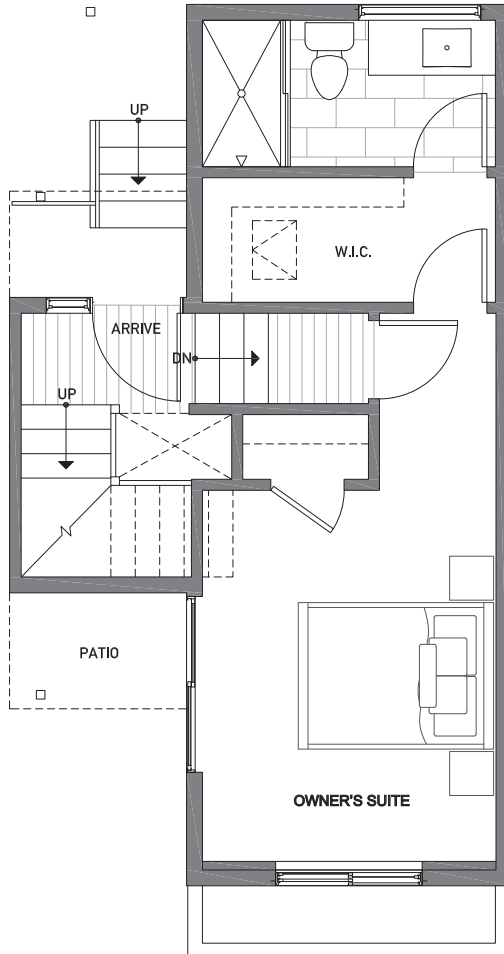

1,154

2

1.75

FIRST FLOOR

SECOND FLOOR

PID: 021

1724F 11TH AVE

1,154

2

1.75

THIRD FLOOR

ROOF DECK

NORTH

PID: 021

ISOLAHOMES.COM | FOR INFO CALL: 206.849.7700 | 13555 SE 36th ST. SUITE 320 BELLEVUE, WA 98006

Disclaimer: Floor plans and site plans are for illustrative purposes only. In a continuing effort to improve products and designs, final construction elevations, square footages, floor plans and/or materials and colors may vary. Buyer to verify to their own satisfaction.