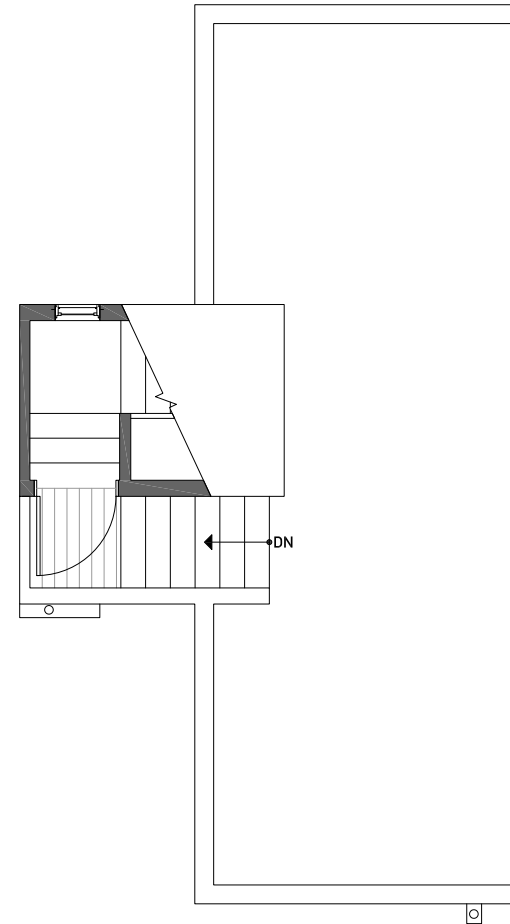

1,154

2

1.75

FIRST FLOOR

SECOND FLOOR

PID: 021

1724F 11TH AVE

1,154

2

1.75

THIRD FLOOR

ROOF DECK

NORTH

PID: 021

ISOLAHOMES.COM | FOR INFO CALL: 206.849.7700 | 13555 SE 36th ST. SUITE 320 BELLEVUE, WA 98006

Disclaimer: Floor plans and site plans are for illustrative purposes only. In a continuing effort to improve products and designs, final construction elevations, square footages, floor plans and/or materials and colors may vary. Buyer to verify to their own satisfaction.