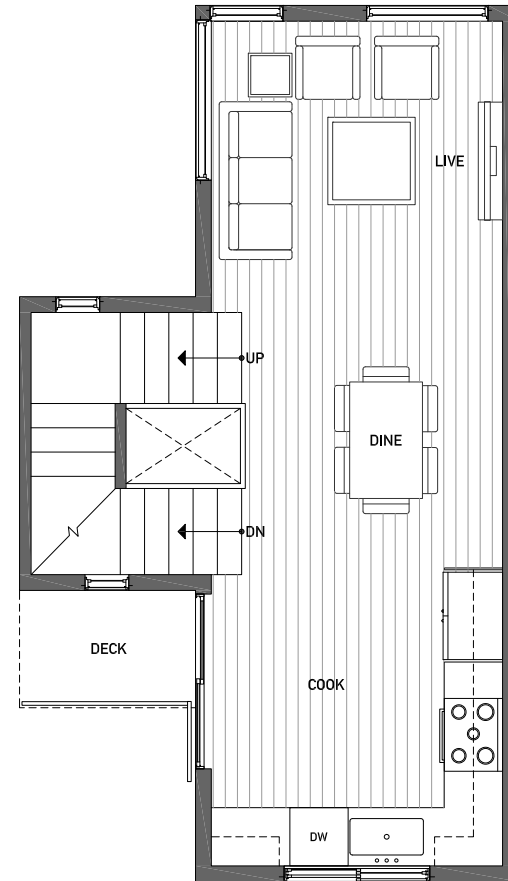

1,154

2

1.75

FIRST FLOOR

SECOND FLOOR

PID: 021

1724F 11TH AVE

1,154

2

1.75

THIRD FLOOR

ROOF DECK

NORTH

PID: 021

ISOLAHOMES.COM | FOR INFO CALL: 206.849.7700 | 13555 SE 36th ST. SUITE 320 BELLEVUE, WA 98006

Disclaimer: Floor plans and site plans are for illustrative purposes only. In a continuing effort to improve products and designs, final construction elevations, square footages, floor plans and/or materials and colors may vary. Buyer to verify to their own satisfaction.