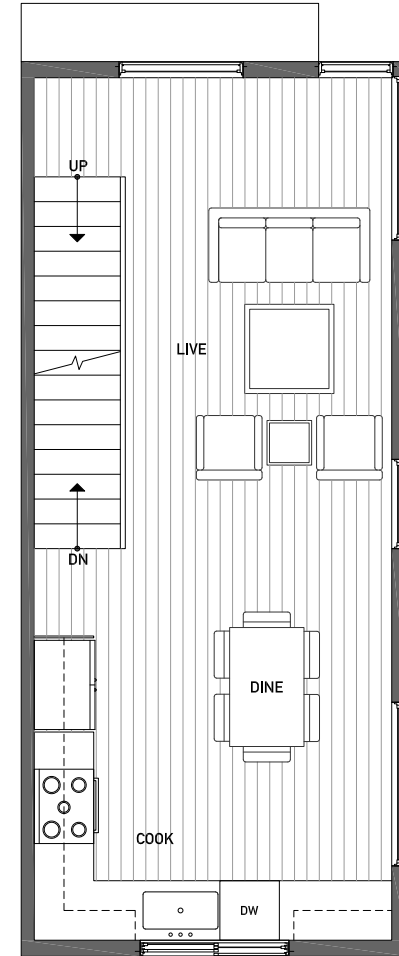

1724G 11TH AVE

1,211

2

1.75

FIRST FLOOR

SECOND FLOOR

NORTH

PID: 021

1724G 11TH AVE

1,211

2

1.75

THIRD FLOOR

ROOF DECK

NORTH

PID: 021