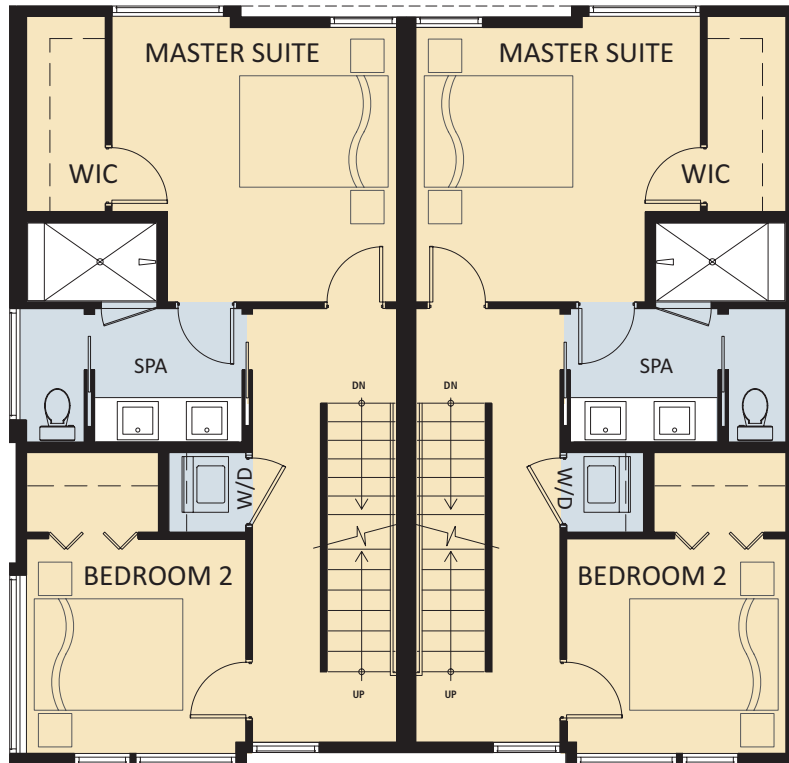

190 C+D

1,412 sf.

First Level

Second Level

-  Carpet
-  Tile
-  Hardwood

www.isolahomes.com

Disclaimer: Floor plans are for illustrative purposes only. In a continuing effort to improve products and designs, final construction elevations, square footages, floor plans and/or materials and colors may vary. Buyer to verify to their own satisfaction.

190 C+D

1,412 sf.

Third Level

Roof Level

- Carpet
- Tile
- Hardwood

www.isolahomes.com

Disclaimer: Floor plans are for illustrative purposes only. In a continuing effort to improve products and designs, final construction elevations, square footages, floor plans and/or materials and colors may vary. Buyer to verify to their own satisfaction.