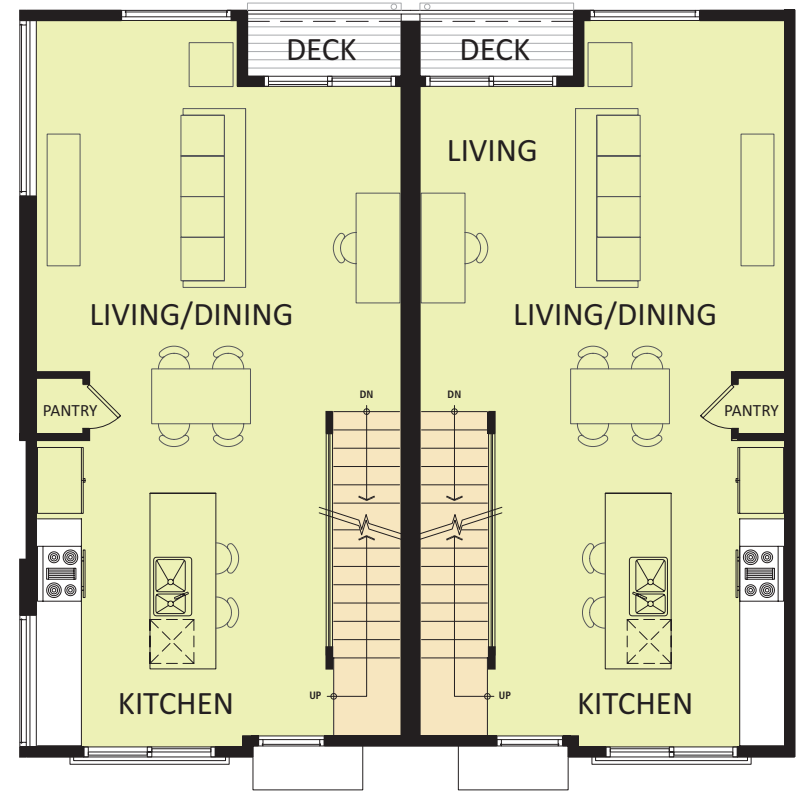

190 C+D

1,412 sf.

First Level

Second Level

-  Carpet
-  Tile
-  Hardwood

www.isolahomes.com

Disclaimer: Floor plans are for illustrative purposes only. In a continuing effort to improve products and designs, final construction elevations, square footages, floor plans and/or materials and colors may vary. Buyer to verify to their own satisfaction.

190 C+D

1,412 sf.

Third Level

Roof Level

- Carpet
- Tile
- Hardwood

www.isolahomes.com

Disclaimer: Floor plans are for illustrative purposes only. In a continuing effort to improve products and designs, final construction elevations, square footages, floor plans and/or materials and colors may vary. Buyer to verify to their own satisfaction.