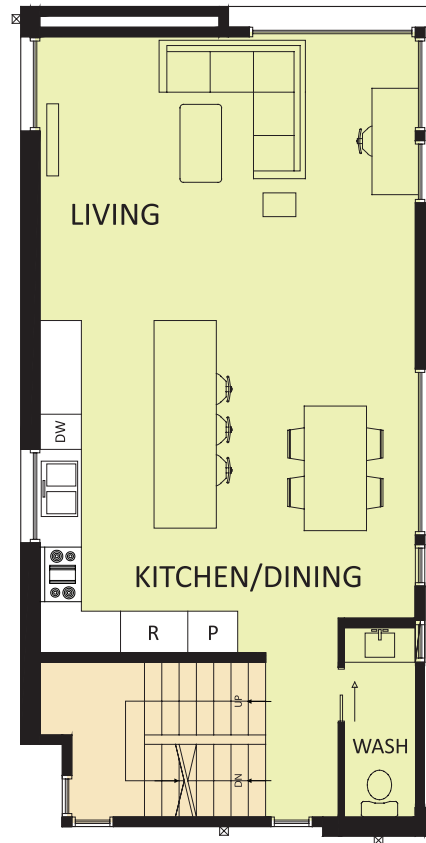

210 - Unit C

2,003 sf

Floor One

Floor Two

Floor Three

Roof

- Carpet
- Tile
- Hardwood

www.isolahomes.com

Disclaimer: Floor plans are for illustrative purposes only. In a continuing effort to improve products and designs, final construction elevations, square footages, floor plans and/or materials and colors may vary. Buyer to verify to their own satisfaction.