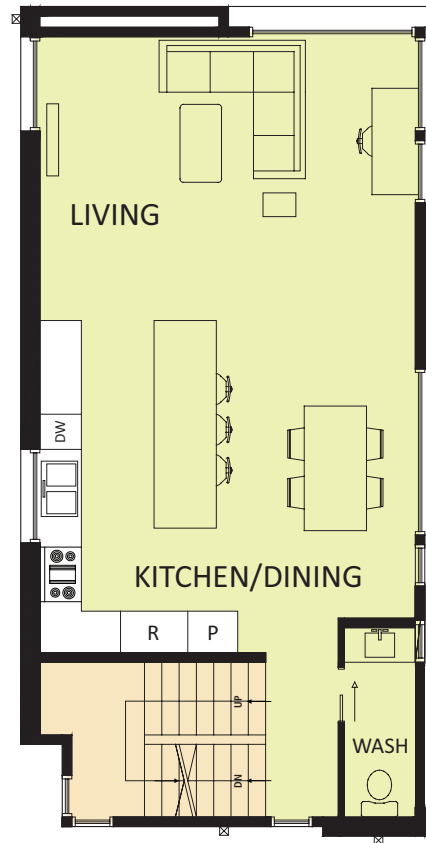

211 - Unit C

2,003 sf.

Floor One

Floor Two

Floor Three

Roof

- Carpet
- Tile
- Hardwood

www.isolahomes.com

Disclaimer: Floor plans are for illustrative purposes only. In a continuing effort to improve products and designs, final construction elevations, square footages, floor plans and/or materials and colors may vary. Buyer to verify to their own satisfaction.