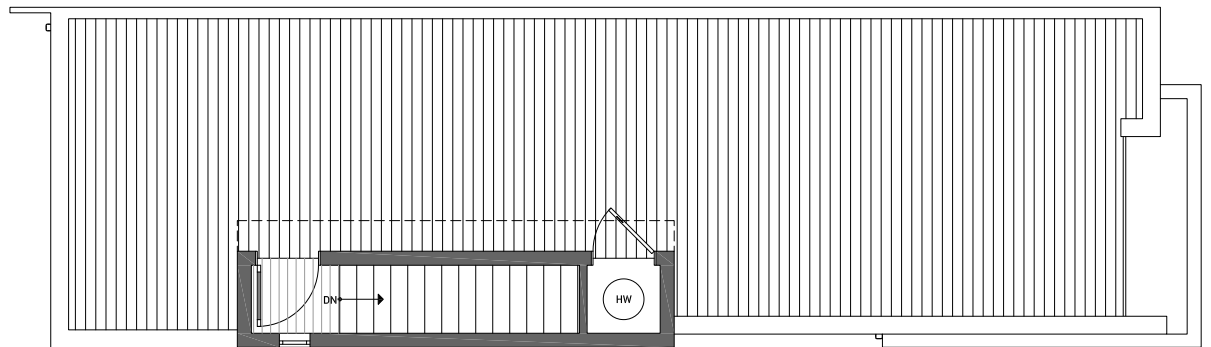

2125 DEXTER AVE N

2,316

4

3

GARAGE

THIRD FLOOR

ROOF DECK

ROGAN HOMES LLC | AN ISOLA HOMES PREFERRED BUILDER | ISOLAHOMES.COM | FOR INFO CALL: 206.413.9555

Disclaimer: Floor plans and site plans are for illustrative purposes only. In a continuing effort to improve products and designs, final construction elevations, square footages, floor plans and/or materials and colors may vary. Buyer to verify to their own satisfaction.