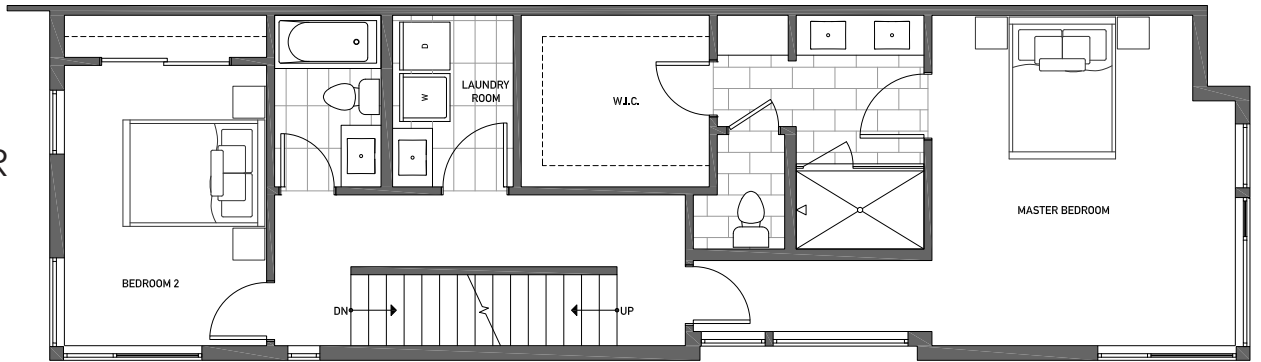

2125 DEXTER AVE N

2,316

4

3

GARAGE

THIRD FLOOR

ROOF DECK

ROGAN HOMES LLC | AN ISOLA HOMES PREFERRED BUILDER | ISOLAHOMES.COM | FOR INFO CALL: 206.413.9555

Disclaimer: Floor plans and site plans are for illustrative purposes only. In a continuing effort to improve products and designs, final construction elevations, square footages, floor plans and/or materials and colors may vary. Buyer to verify to their own satisfaction.