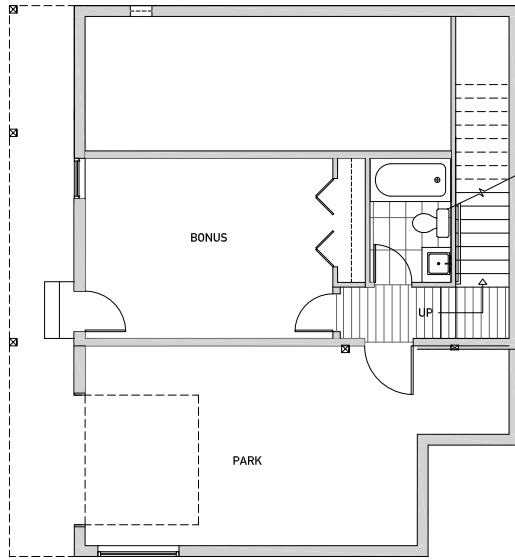

West Village 218 A

2,385 sq ft

Floor One

Floor Two

Floor Three

Rooftop Deck

www.isolahomes.com

Disclaimer: Floor plans are for illustrative purposes only. In a continuing effort to improve products and designs, final construction elevations, square footages, floor plans, and/or materials and colors may vary. Buyer to verify to their own satisfaction.