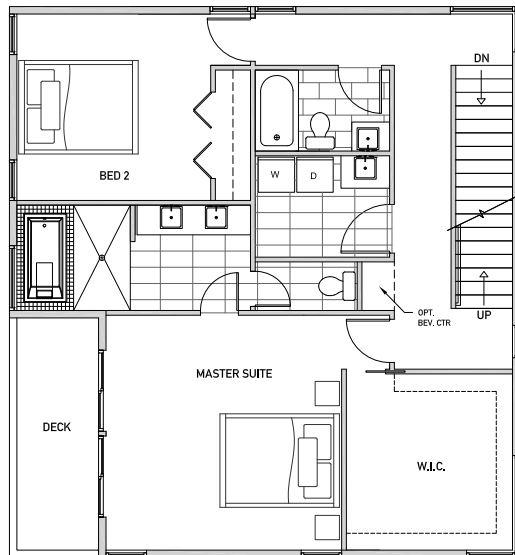

West Village 218 A

2,385 sq ft

Floor One

Floor Two

Floor Three

Rooftop Deck

www.isolahomes.com

Disclaimer: Floor plans are for illustrative purposes only. In a continuing effort to improve products and designs, final construction elevations, square footages, floor plans, and/or materials and colors may vary. Buyer to verify to their own satisfaction.