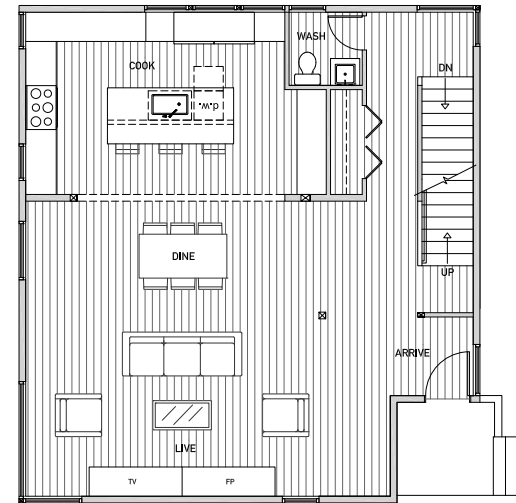

West Village 218 A

2,385 sq ft

Floor One

Floor Two

Floor Three

Rooftop Deck

www.isolahomes.com

Disclaimer: Floor plans are for illustrative purposes only. In a continuing effort to improve products and designs, final construction elevations, square footages, floor plans, and/or materials and colors may vary. Buyer to verify to their own satisfaction.