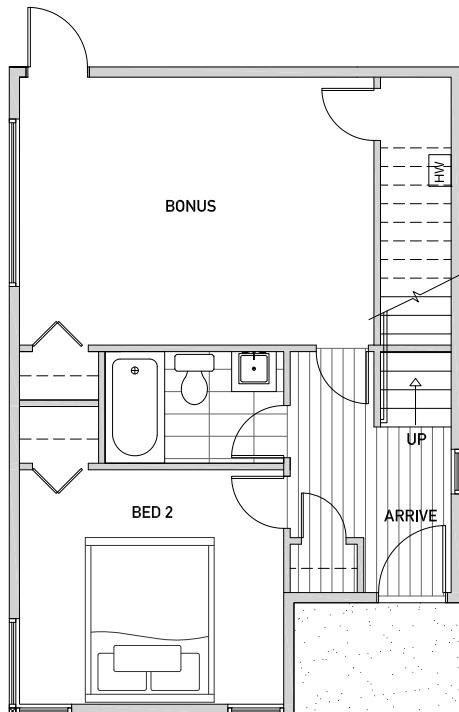

West Village 218 B

1,743 sq ft

Floor One

Floor Two

Floor Three

Rooftop Deck

www.isolahomes.com

Disclaimer: Floor plans are for illustrative purposes only. In a continuing effort to improve products and designs, final construction elevations, square footages, floor plans, and/or materials and colors may vary. Buyer to verify to their own satisfaction.