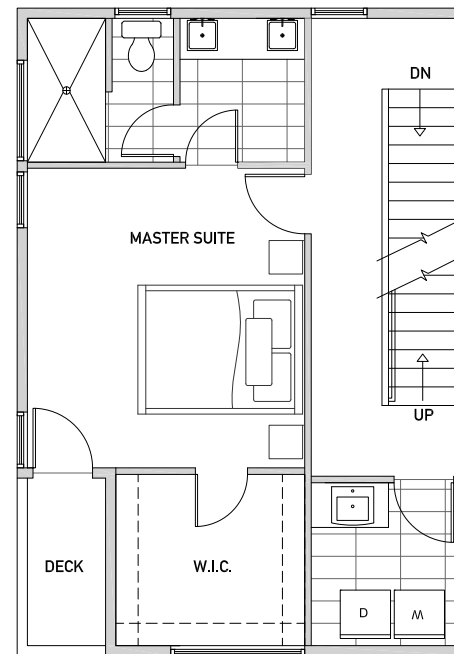

West Village 218 B

1,743 sq ft

Floor One

Floor Two

Floor Three

Rooftop Deck

www.isolahomes.com

Disclaimer: Floor plans are for illustrative purposes only. In a continuing effort to improve products and designs, final construction elevations, square footages, floor plans, and/or materials and colors may vary. Buyer to verify to their own satisfaction.