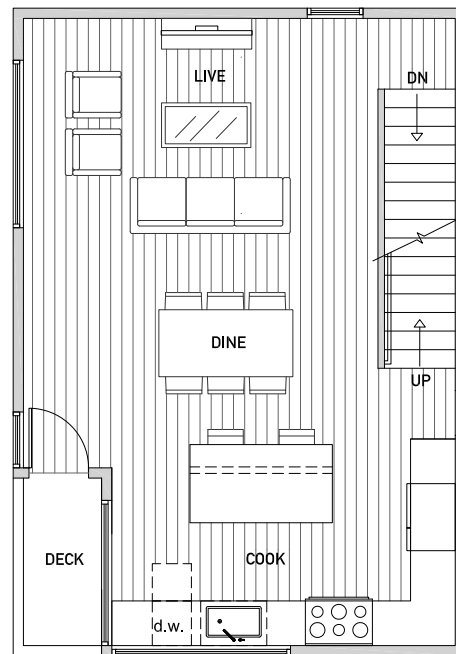

West Village 218 B

1,743 sq ft

Floor One

Floor Two

Floor Three

Rooftop Deck

www.isolahomes.com

Disclaimer: Floor plans are for illustrative purposes only. In a continuing effort to improve products and designs, final construction elevations, square footages, floor plans, and/or materials and colors may vary. Buyer to verify to their own satisfaction.