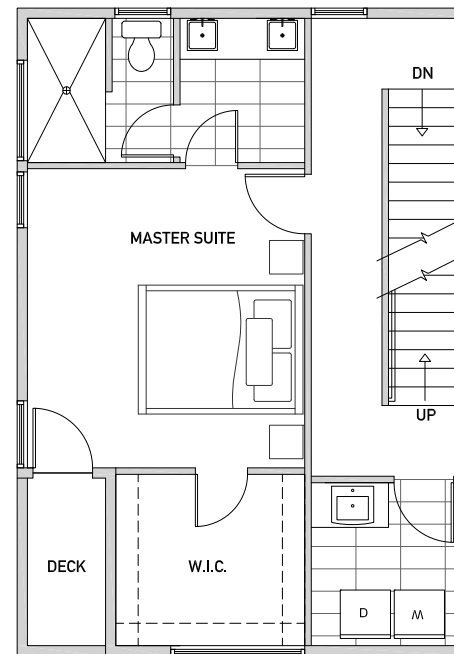

# West Village 218 C

1,490 sq ft

Floor One

Floor Two

Floor Three

Rooftop Deck

[www.isolahomes.com](http://www.isolahomes.com)

Disclaimer: Floor plans are for illustrative purposes only. In a continuing effort to improve products and designs, final construction elevations, square footages, floor plans, and/or materials and colors may vary. Buyer to verify to their own satisfaction.