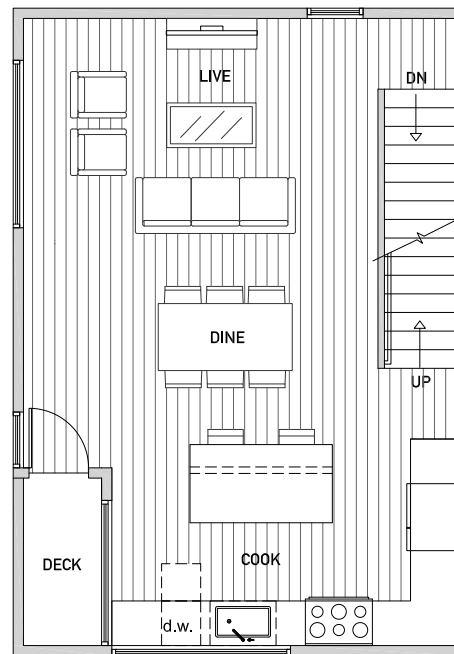

# West Village 218 C

1,490 sq ft

Floor One

Floor Two

Floor Three

Rooftop Deck

[www.isolahomes.com](http://www.isolahomes.com)

Disclaimer: Floor plans are for illustrative purposes only. In a continuing effort to improve products and designs, final construction elevations, square footages, floor plans, and/or materials and colors may vary. Buyer to verify to their own satisfaction.