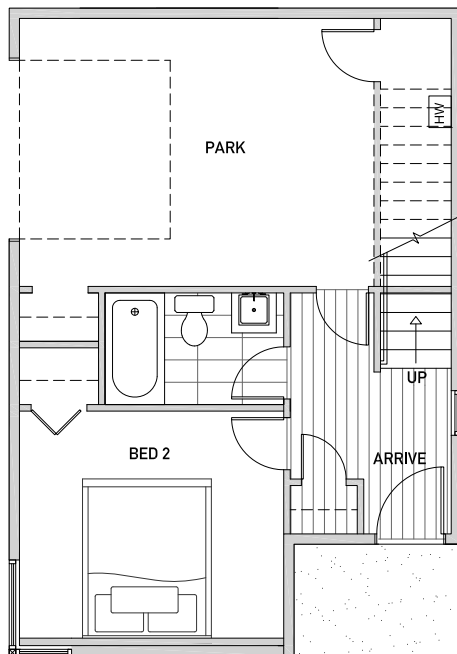

# West Village 218 C

1,490 sq ft

Floor One

Floor Two

Floor Three

Rooftop Deck

[www.isolahomes.com](http://www.isolahomes.com)

Disclaimer: Floor plans are for illustrative purposes only. In a continuing effort to improve products and designs, final construction elevations, square footages, floor plans, and/or materials and colors may vary. Buyer to verify to their own satisfaction.