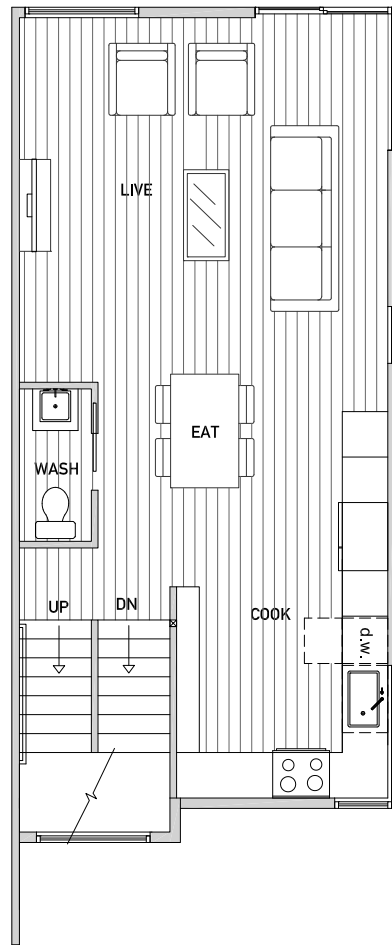

West Village 218 D

1,539 sq ft

Floor One

Floor Two

Floor Three

Rooftop Deck

www.isolahomes.com

Disclaimer: Floor plans are for illustrative purposes only. In a continuing effort to improve products and designs, final construction elevations, square footages, floor plans, and/or materials and colors may vary. Buyer to verify to their own satisfaction.