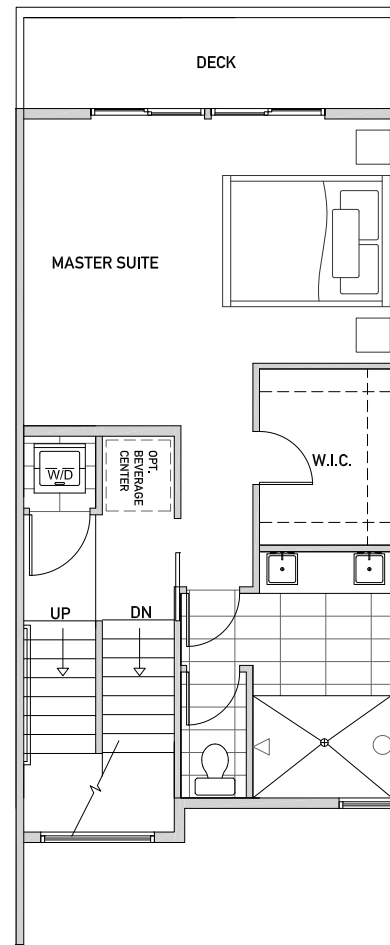

West Village 218 D

1,539 sq ft

Floor One

Floor Two

Floor Three

Rooftop Deck

www.isolahomes.com

Disclaimer: Floor plans are for illustrative purposes only. In a continuing effort to improve products and designs, final construction elevations, square footages, floor plans, and/or materials and colors may vary. Buyer to verify to their own satisfaction.