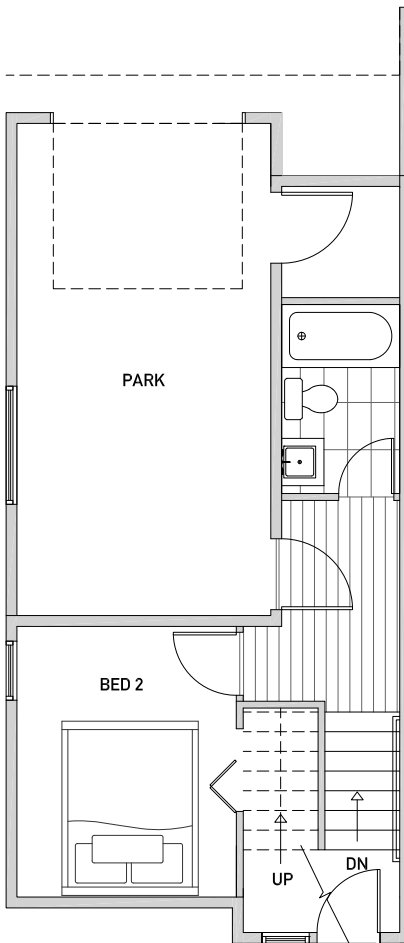

West Village 218 E

1,566 sq ft

Floor One

Floor Two

Floor Three

Rooftop Deck

www.isolahomes.com

Disclaimer: Floor plans are for illustrative purposes only. In a continuing effort to improve products and designs, final construction elevations, square footages, floor plans, and/or materials and colors may vary. Buyer to verify to their own satisfaction.