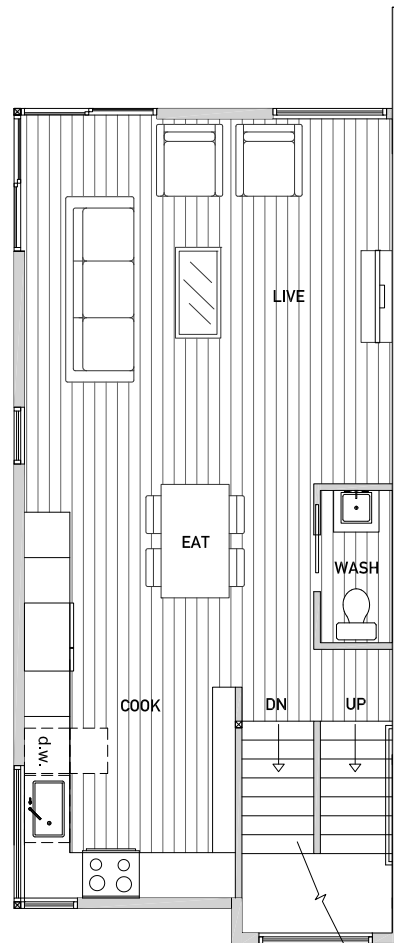

West Village 218 E

1,566 sq ft

Floor One

Floor Two

Floor Three

Rooftop Deck

www.isolahomes.com

Disclaimer: Floor plans are for illustrative purposes only. In a continuing effort to improve products and designs, final construction elevations, square footages, floor plans, and/or materials and colors may vary. Buyer to verify to their own satisfaction.