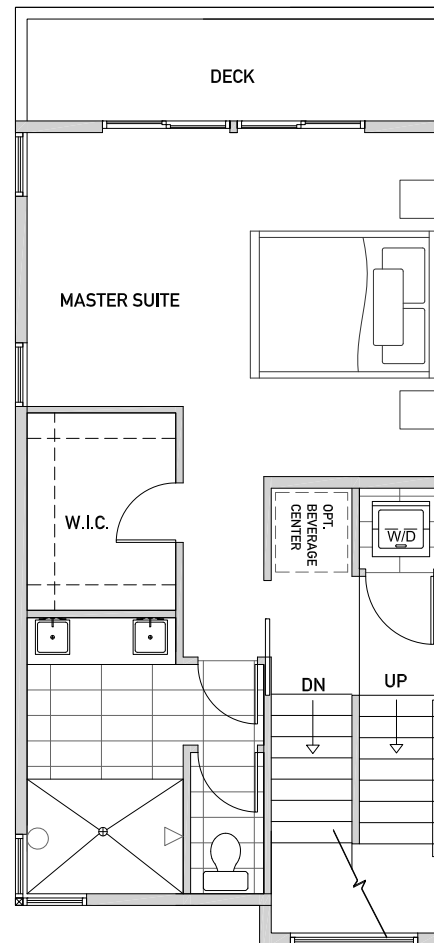

West Village 218 E

1,566 sq ft

Floor One

Floor Two

Floor Three

Rooftop Deck

www.isolahomes.com

Disclaimer: Floor plans are for illustrative purposes only. In a continuing effort to improve products and designs, final construction elevations, square footages, floor plans, and/or materials and colors may vary. Buyer to verify to their own satisfaction.