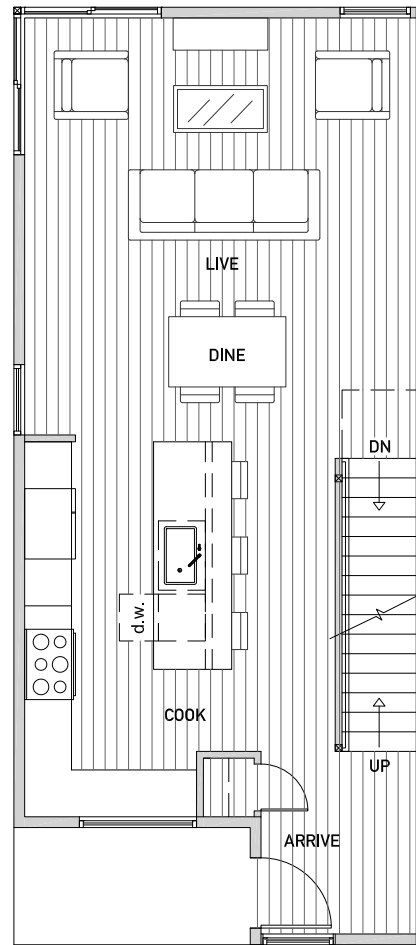

# West Village 219 A

2,112 sq ft

Floor One

Floor Two

Floor Three

Rooftop Deck

[www.isolahomes.com](http://www.isolahomes.com)

Disclaimer: Floor plans are for illustrative purposes only. In a continuing effort to improve products and designs, final construction elevations, square footages, floor plans, and/or materials and colors may vary. Buyer to verify to their own satisfaction.