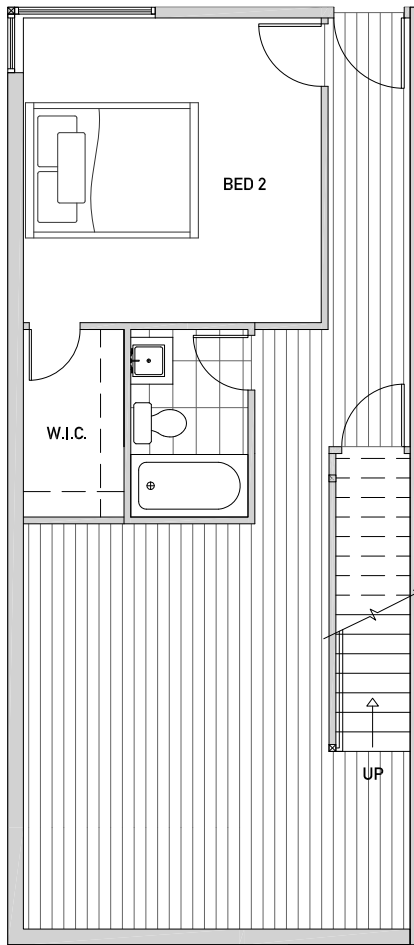

# West Village 219 A

2,112 sq ft

Floor One

Floor Two

Floor Three

Rooftop Deck

[www.isolahomes.com](http://www.isolahomes.com)

Disclaimer: Floor plans are for illustrative purposes only. In a continuing effort to improve products and designs, final construction elevations, square footages, floor plans, and/or materials and colors may vary. Buyer to verify to their own satisfaction.