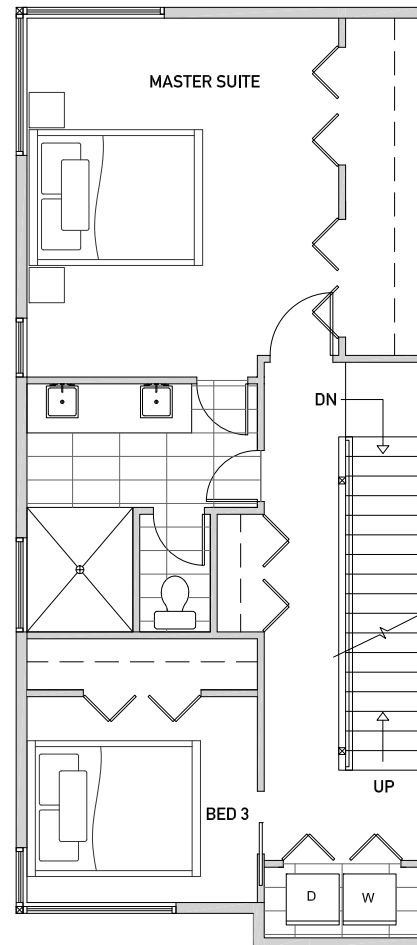

# West Village 219 A

2,112 sq ft

Floor One

Floor Two

Floor Three

Rooftop Deck

[www.isolahomes.com](http://www.isolahomes.com)

Disclaimer: Floor plans are for illustrative purposes only. In a continuing effort to improve products and designs, final construction elevations, square footages, floor plans, and/or materials and colors may vary. Buyer to verify to their own satisfaction.