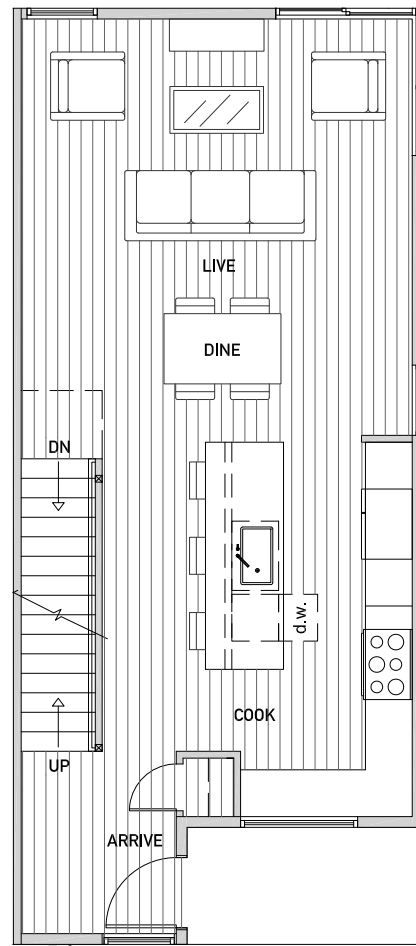

# West Village 219 B

1,762 sq ft

Floor One

Floor Two

Floor Three

Rooftop Deck

[www.isolahomes.com](http://www.isolahomes.com)

Disclaimer: Floor plans are for illustrative purposes only. In a continuing effort to improve products and designs, final construction elevations, square footages, floor plans, and/or materials and colors may vary. Buyer to verify to their own satisfaction.