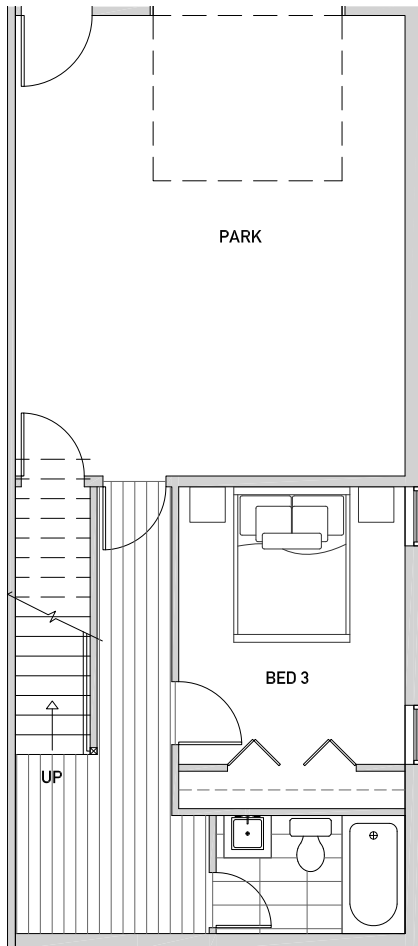

# West Village 219 B

1,762 sq ft

Floor One

Floor Two

Floor Three

Rooftop Deck

[www.isolahomes.com](http://www.isolahomes.com)

Disclaimer: Floor plans are for illustrative purposes only. In a continuing effort to improve products and designs, final construction elevations, square footages, floor plans, and/or materials and colors may vary. Buyer to verify to their own satisfaction.