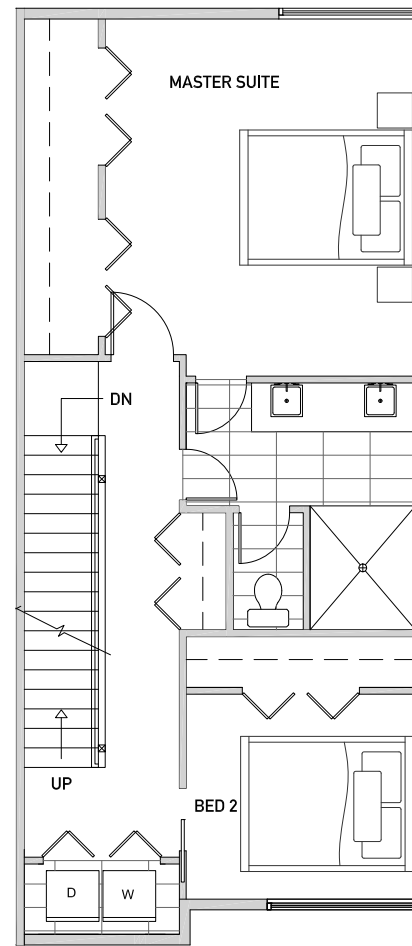

# West Village 219 B

1,762 sq ft

Floor One

Floor Two

Floor Three

Rooftop Deck

[www.isolahomes.com](http://www.isolahomes.com)

Disclaimer: Floor plans are for illustrative purposes only. In a continuing effort to improve products and designs, final construction elevations, square footages, floor plans, and/or materials and colors may vary. Buyer to verify to their own satisfaction.