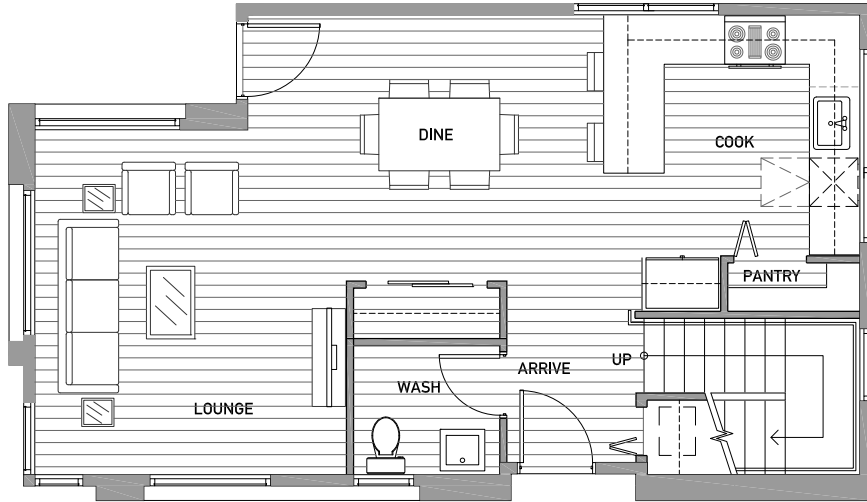

242 A+B*

1,937 sq ft

Floor One

Floor Two

Floor Three

Rooftop Deck

*Unit B is a mirror image

www.isolahomes.com

Disclaimer: Floor plans are for illustrative purposes only. In a continuing effort to improve products and designs, final construction elevations, square footages, floor plans and/or materials and colors may vary. Buyer to verify to their own satisfaction.