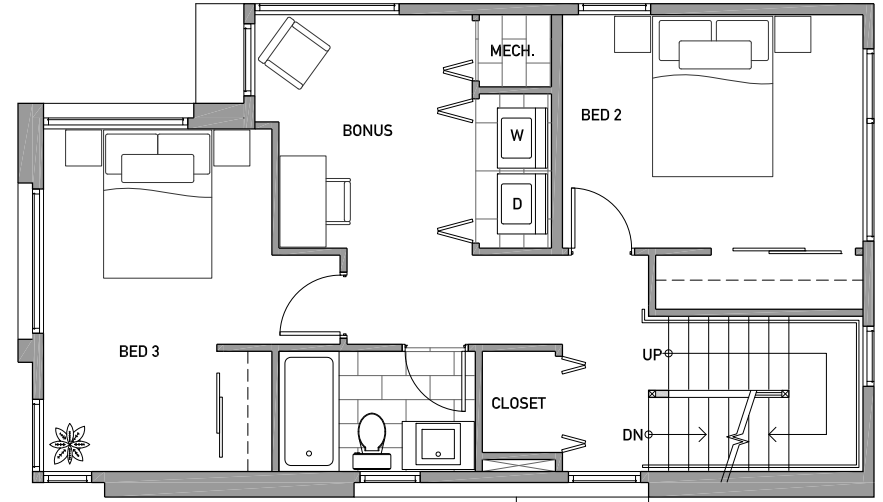

242 A+B*

1,937 sq ft

Floor One

Floor Two

Floor Three

Rooftop Deck

*Unit B is a mirror image

www.isolahomes.com

Disclaimer: Floor plans are for illustrative purposes only. In a continuing effort to improve products and designs, final construction elevations, square footages, floor plans and/or materials and colors may vary. Buyer to verify to their own satisfaction.