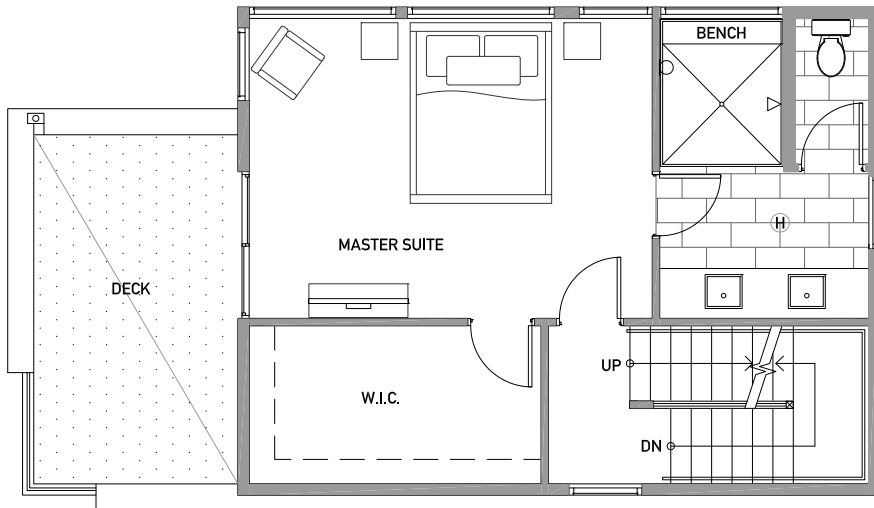

242 A+B*

1,937 sq ft

Floor One

Floor Two

Floor Three

Rooftop Deck

*Unit B is a mirror image

www.isolahomes.com

Disclaimer: Floor plans are for illustrative purposes only. In a continuing effort to improve products and designs, final construction elevations, square footages, floor plans and/or materials and colors may vary. Buyer to verify to their own satisfaction.