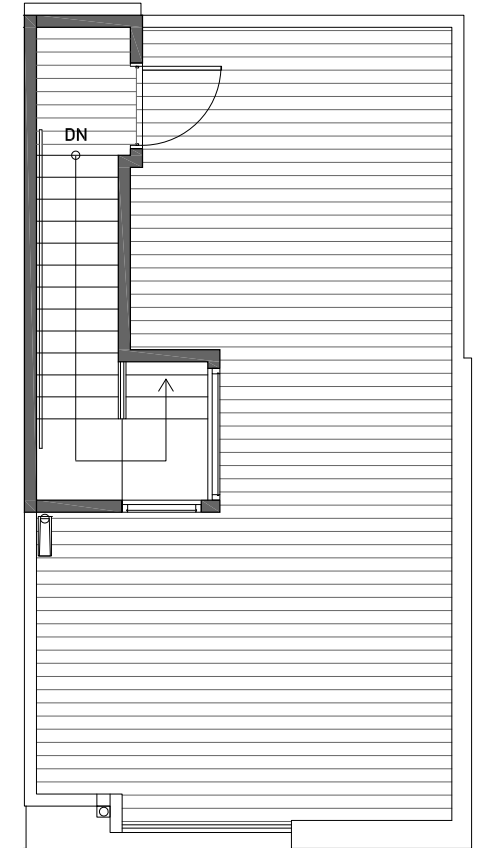

# 1,621 sq ft

Floor One

Floor Two

Floor Three

Rooftop Deck

\*Unit E is a mirror image

[www.isolahomes.com](http://www.isolahomes.com)

Disclaimer: Floor plans are for illustrative purposes only. In a continuing effort to improve products and designs, final construction elevations, square footages, floor plans and/or materials and colors may vary. Buyer to verify to their own satisfaction.