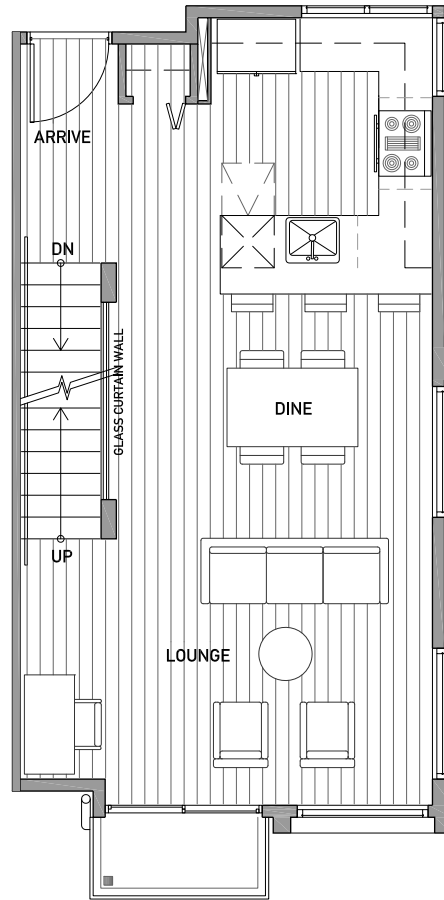

# 1,621 sq ft

Floor One

Floor Two

Floor Three

Rooftop Deck

\*Unit E is a mirror image

[www.isolahomes.com](http://www.isolahomes.com)

Disclaimer: Floor plans are for illustrative purposes only. In a continuing effort to improve products and designs, final construction elevations, square footages, floor plans and/or materials and colors may vary. Buyer to verify to their own satisfaction.