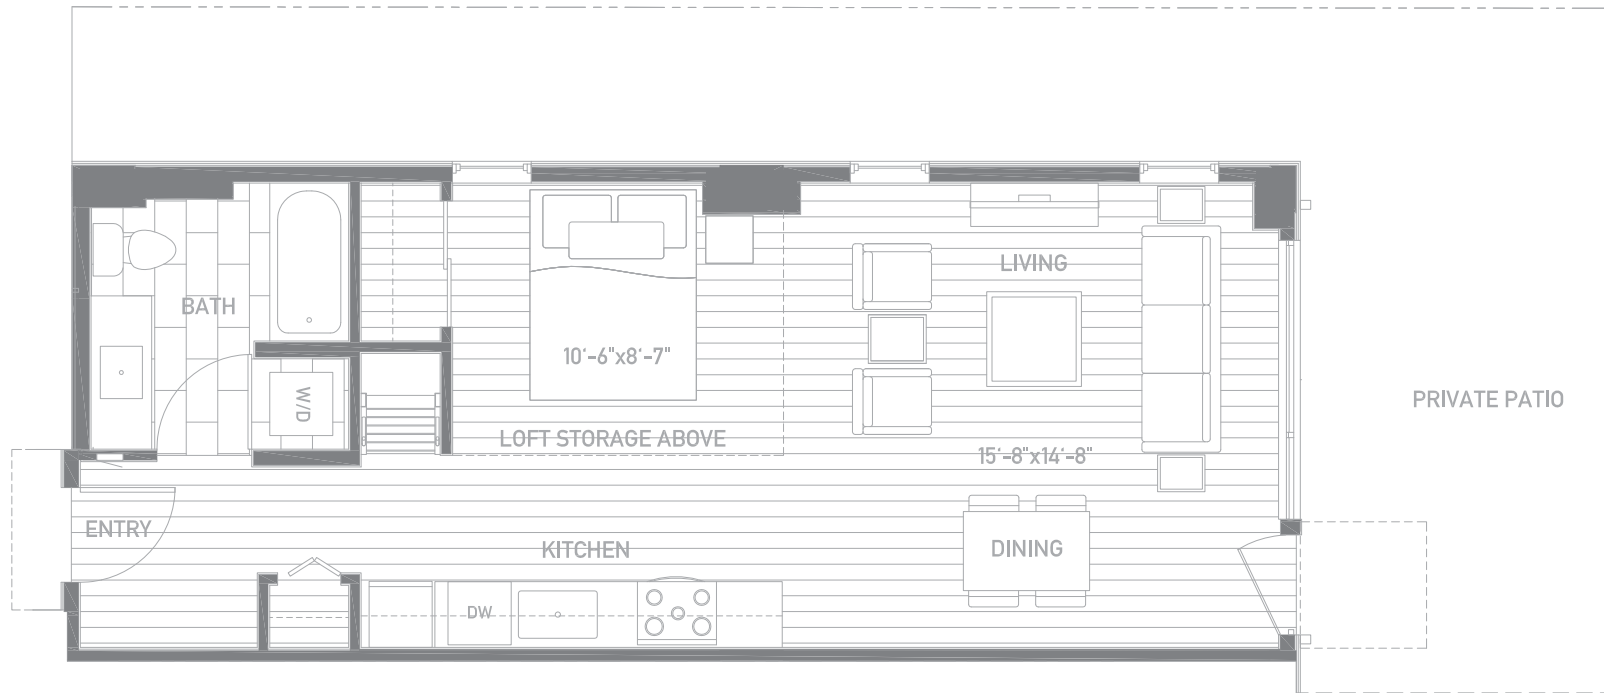

# Unit 101

566 APPROX. SQ. FT

STUDIO

1

UNPARKED

WWW.ISOLAHOMES.COM | 206.792.3988 | 1521 1ST AVE S SUITE 102, SEATTLE, WA 98134

Disclaimer: Floor plans and site plans are for illustrative purposes only. In a continuing effort to improve products and designs, final construction elevations, square footages, floor plans and/or materials and colors may vary. Buyer to verify to their own satisfaction.