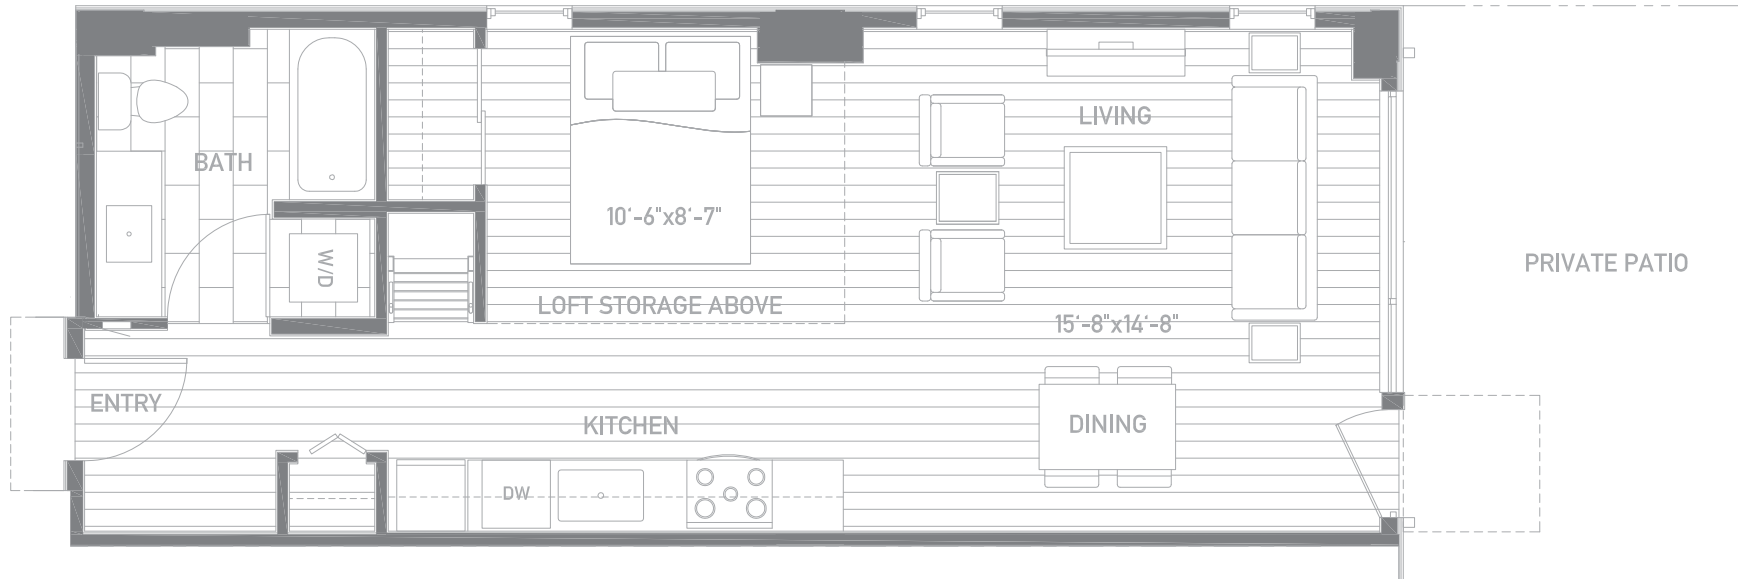

# Units 102-104

569 APPROX. SQ. FT

STUDIO

1

UNPARKED

WWW.ISOLAHOMES.COM | 206.792.3988 | 1521 1ST AVE S SUITE 102, SEATTLE, WA 98134

Disclaimer: Floor plans and site plans are for illustrative purposes only. In a continuing effort to improve products and designs, final construction elevations, square footages, floor plans and/or materials and colors may vary. Buyer to verify to their own satisfaction.