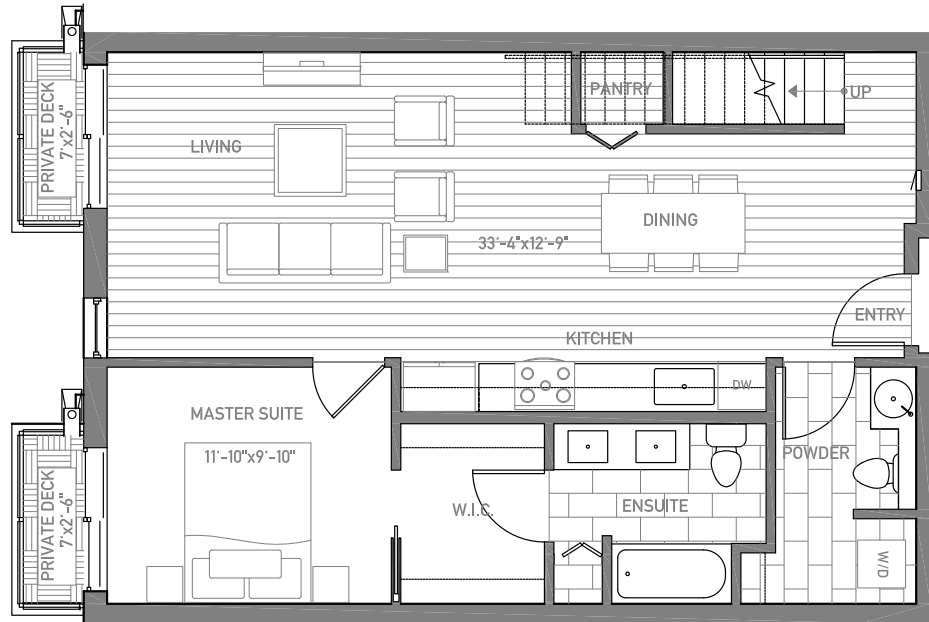

# Unit 405

836 APPROX. SQ. FT

1

1.5

1 GARAGE SPACE

## ROOF DECK