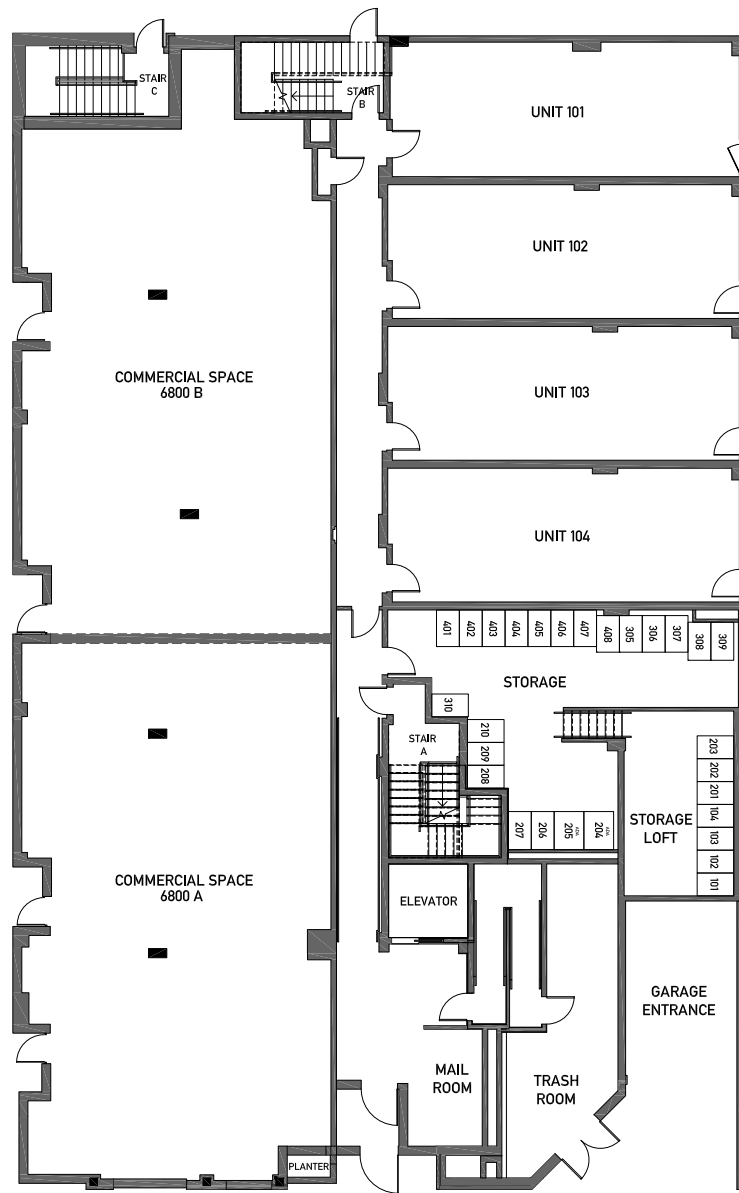

# FLOOR PLATE LEVEL 1

NORTH ↑

WWW.ISOLAHOMES.COM | 206.792.3988 | 1521 1ST AVE S SUITE 102, SEATTLE, WA 98134 

Disclaimer: Floor plans and site plans are for illustrative purposes only. In a continuing effort to improve products and designs, final construction elevations, square footages, floor plans and/or materials and colors may vary. Buyer to verify to their own satisfaction.