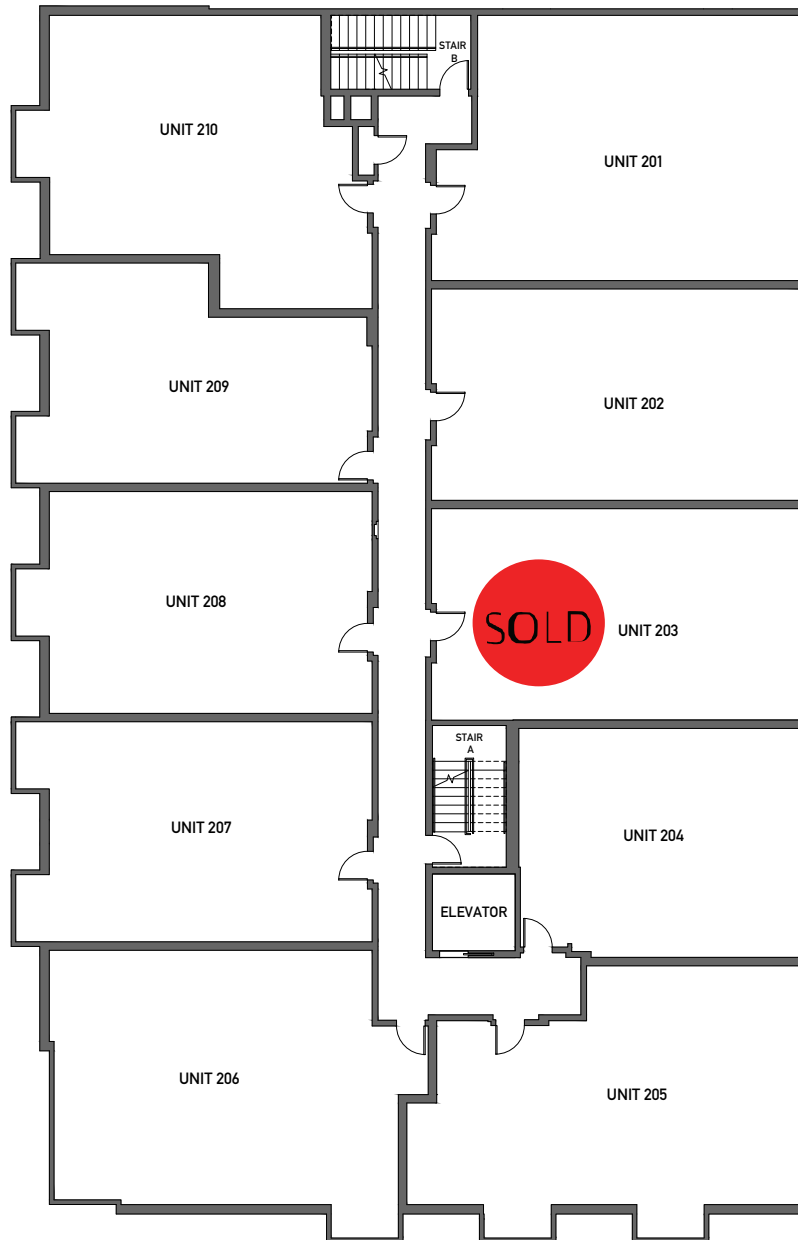

# FLOOR PLATE LEVEL 2

NORTH ↑

WWW.ISOLAHOMES.COM | 206.792.3988 | 1521 1ST AVE S SUITE 102, SEATTLE, WA 98134 

Disclaimer: Floor plans and site plans are for illustrative purposes only. In a continuing effort to improve products and designs, final construction elevations, square footages, floor plans and/or materials and colors may vary. Buyer to verify to their own satisfaction.