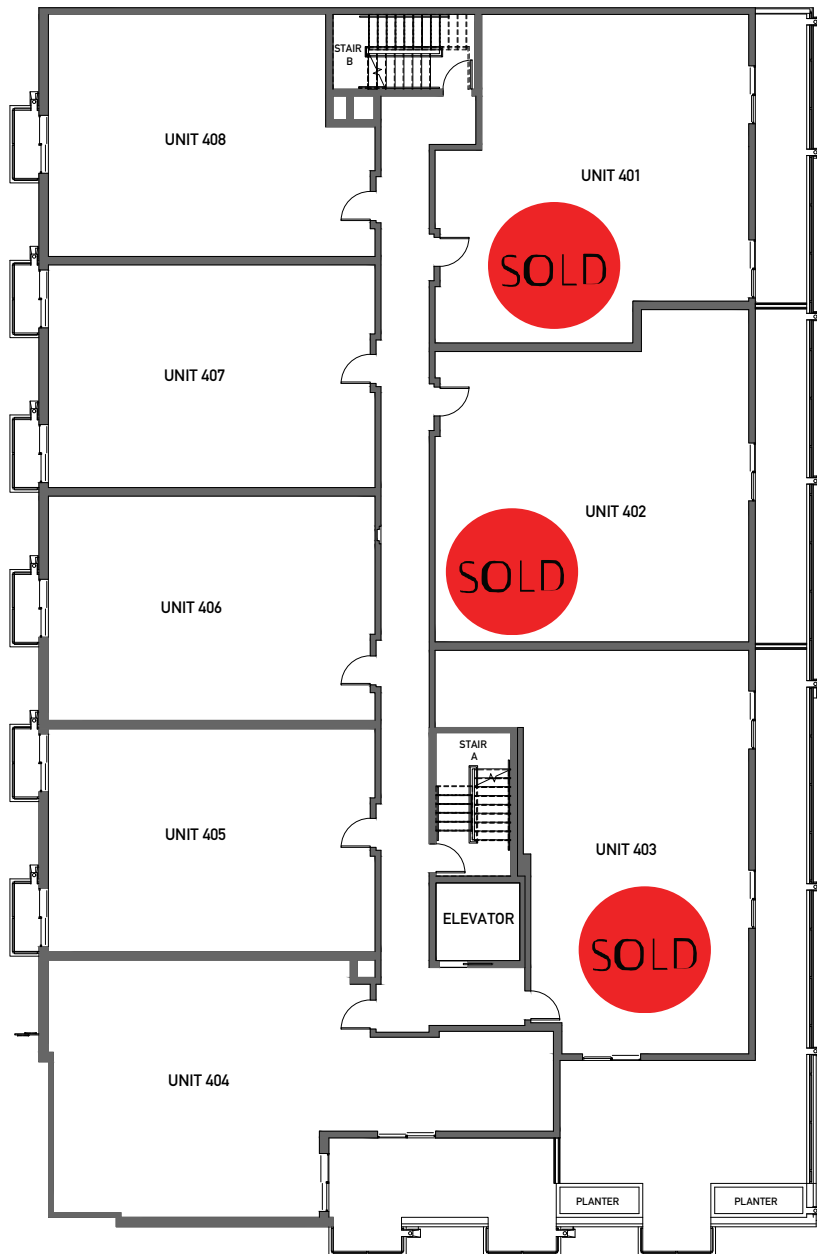

HENDON
CONDOMINIUMS

FLOOR PLATE LEVEL 4

NORTH ↑

WWW.ISOLAHOMES.COM | 206.792.3988 | 1521 1ST AVE S SUITE 102, SEATTLE, WA 98134 

Disclaimer: Floor plans and site plans are for illustrative purposes only. In a continuing effort to improve products and designs, final construction elevations, square footages, floor plans and/or materials and colors may vary. Buyer to verify to their own satisfaction.