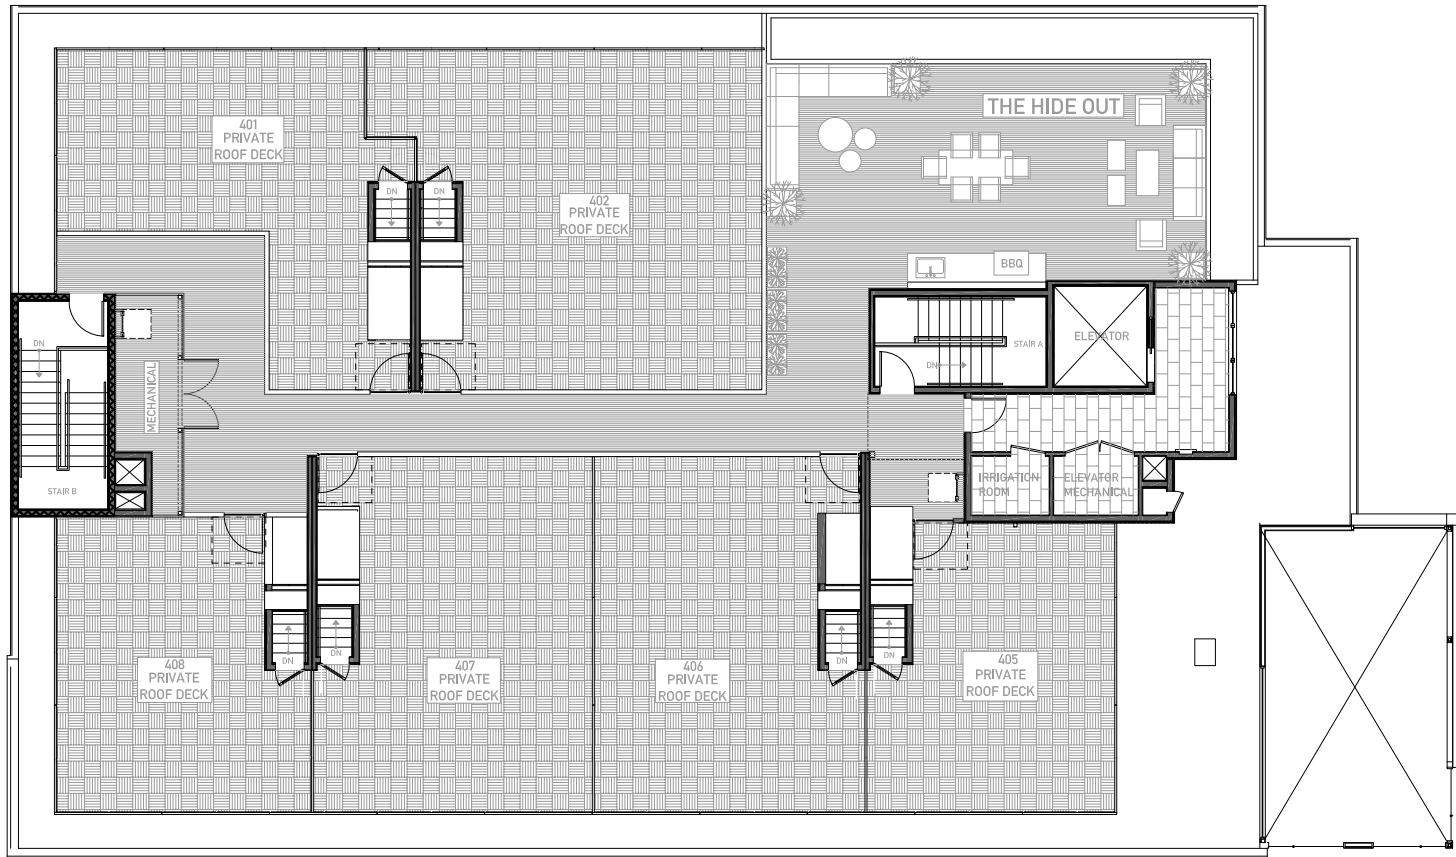

HENDON
CONDOMINIUMS

ROOF DECK

WWW.ISOLAHOMES.COM | 206.792.3988 | 1521 1ST AVE S SUITE 102, SEATTLE, WA 98134

Disclaimer: Floor plans and site plans are for illustrative purposes only. In a continuing effort to improve products and designs, final construction elevations, square footages, floor plans and/or materials and colors may vary. Buyer to verify to their own satisfaction.