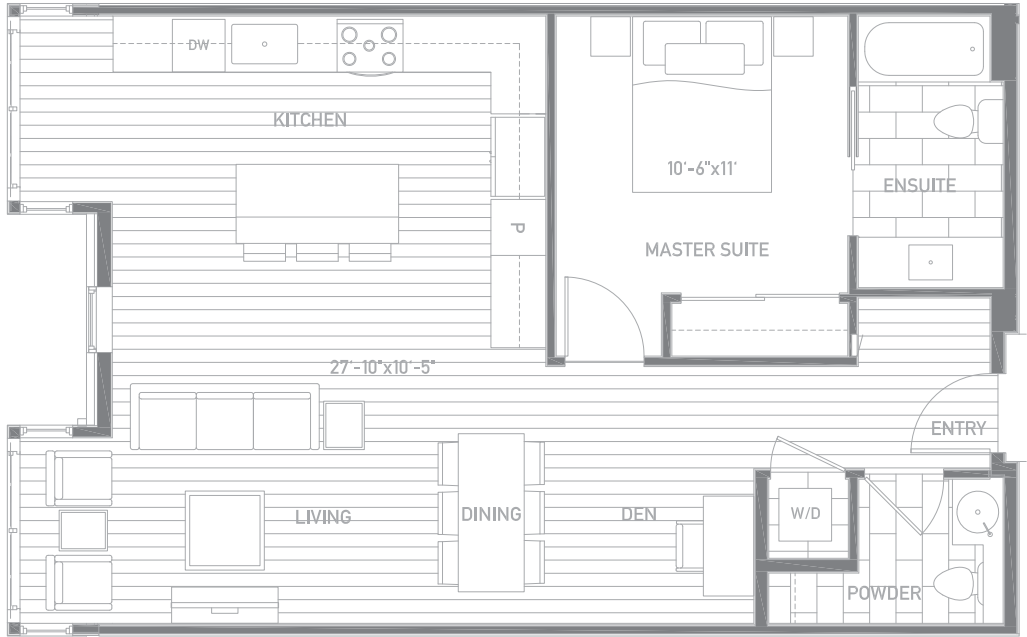

HENDON
CONDOMINIUMS

UNIT 207 + 307

1 bed + den

828 sq ft

1.5 baths

1 parking