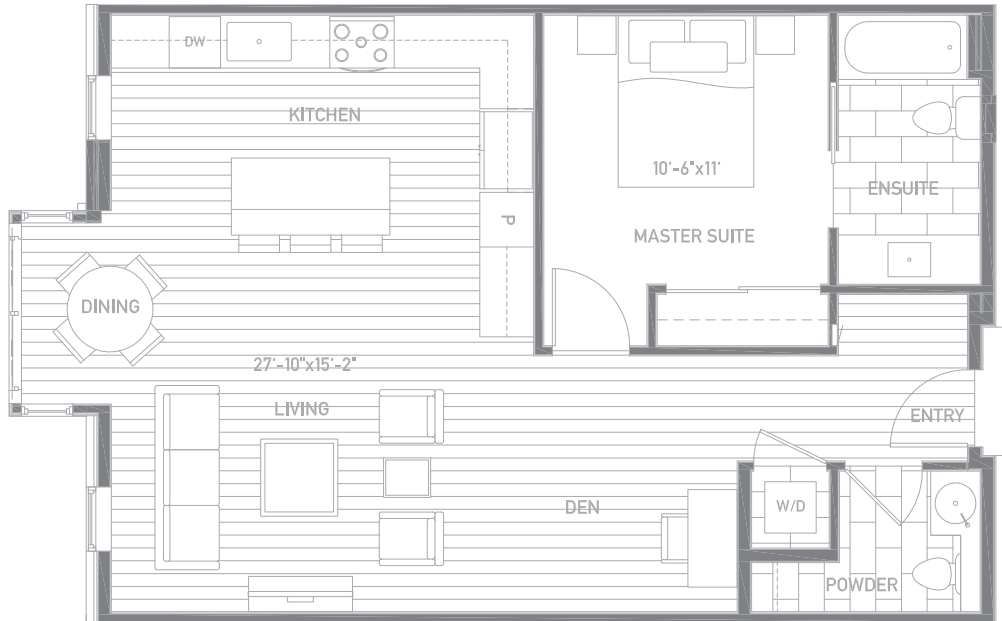

HENDON
CONDOMINIUMS

UNIT 208 + 308

1 bed + den

810 sq ft

1.5 baths

1 parking