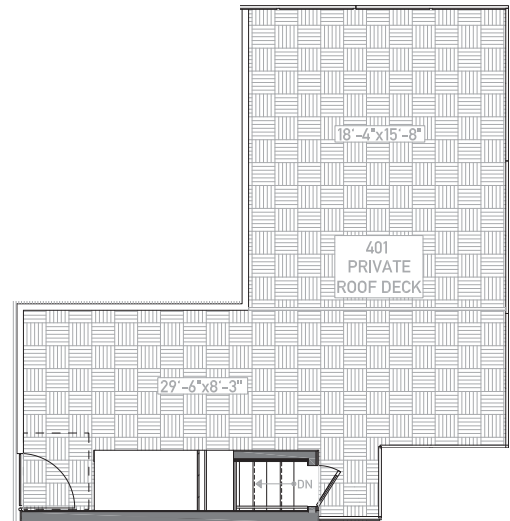

HENDON
CONDOMINIUMS

UNIT 401

2 beds

1,008 sq ft

1.75 baths

1 parking