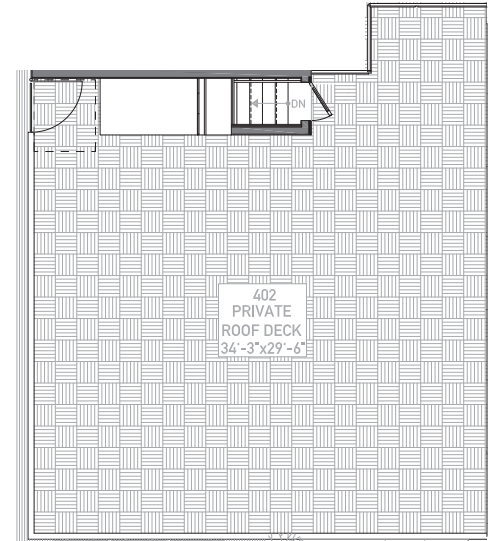

HENDON
CONDOMINIUMS

UNIT 402

2 beds

1,050 sq ft

1.5 baths

1 parking