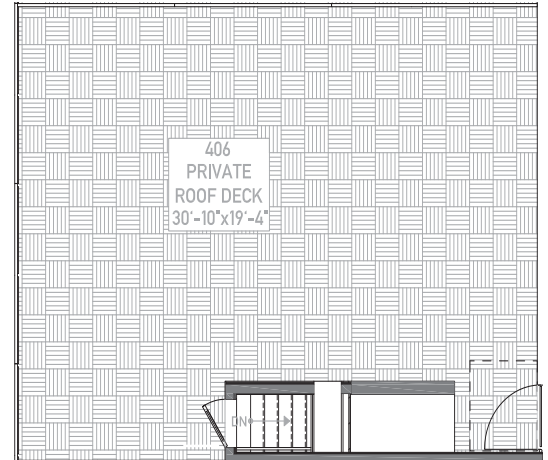

HENDON
CONDOMINIUMS

UNIT 406

1 bed

814 sq ft

1 bath

1 parking