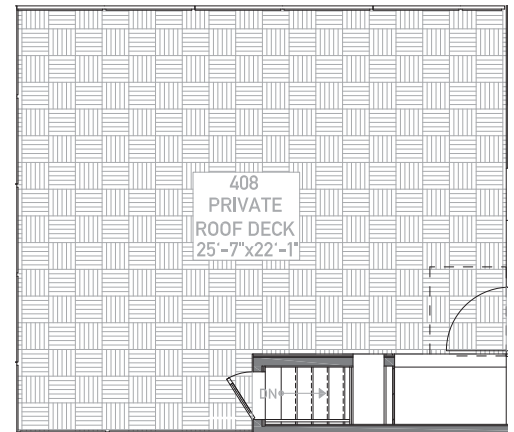

HENDON
CONDOMINIUMS

UNIT 408

1 bed

820 sq ft

1 bath

1 parking