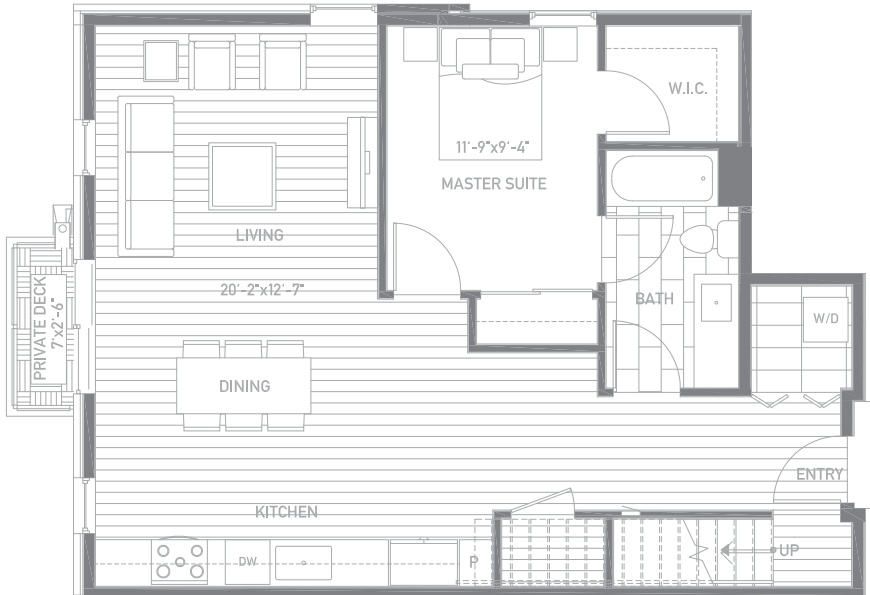

HENDON
CONDOMINIUMS

UNIT 408

1 bed

820 sq ft

1 bath

1 parking