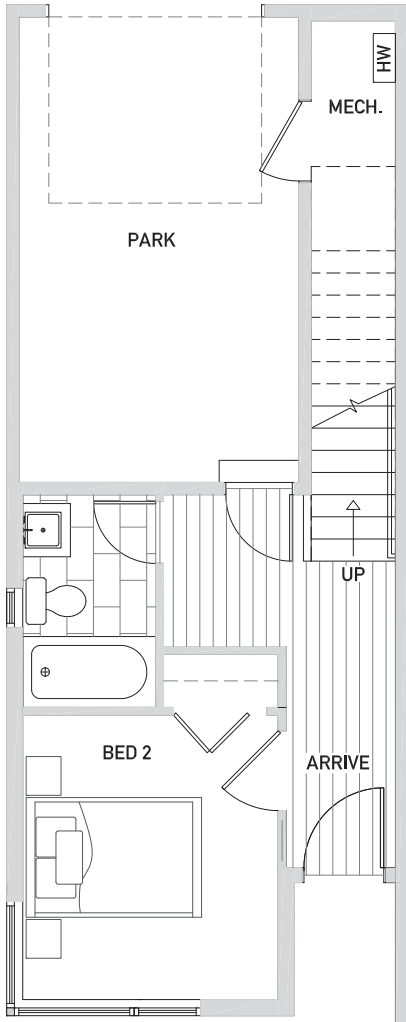

VIDA 245 A

1,511 sq ft

Floor One

Floor Two

Floor Three

Rooftop Deck