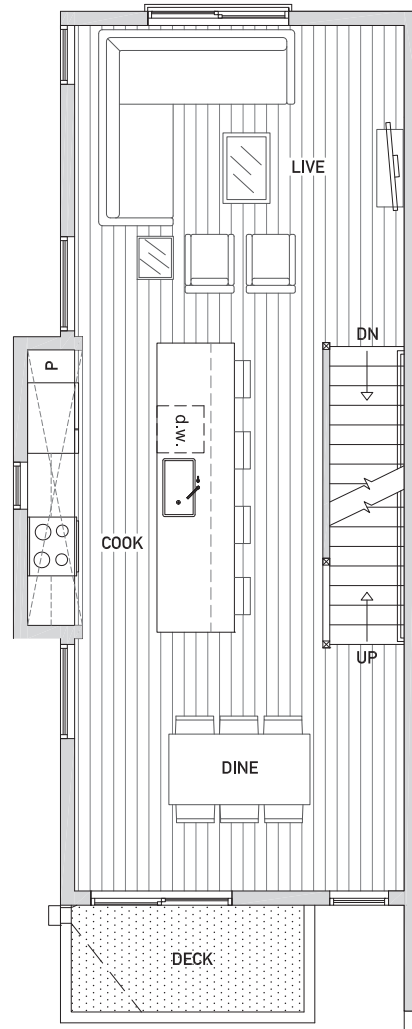

VIDA 245 A

1,511 sq ft

Floor One

Floor Two

Floor Three

Rooftop Deck