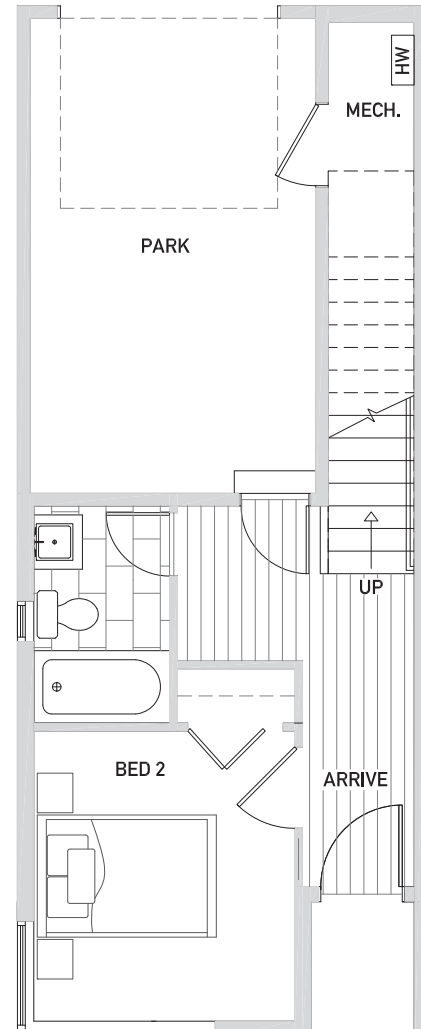

VIDA 245 A

1,511 sq ft

Floor One

Floor Two

Floor Three

Rooftop Deck