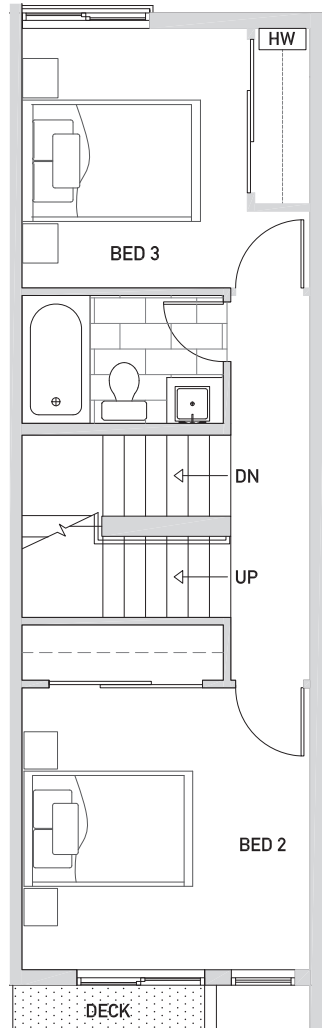

# VIDA 245 B

1,474 sq ft

Floor One

Floor Two

Floor Three

Rooftop Deck