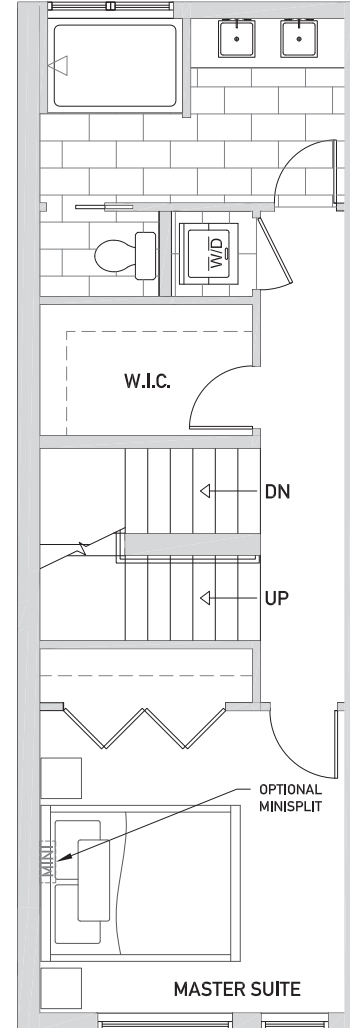

# VIDA 245 B

1,474 sq ft

Floor One

Floor Two

Floor Three

Rooftop Deck