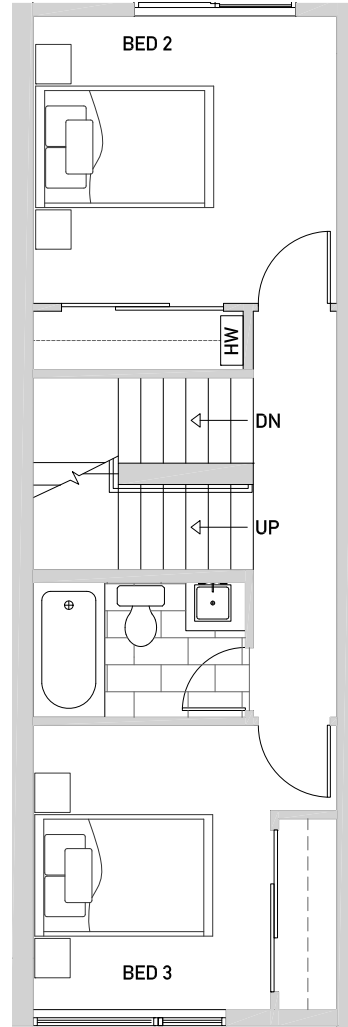

VIDA 245 C

1,473 sq ft

Floor One

Floor Two

Floor Three

Rooftop Deck